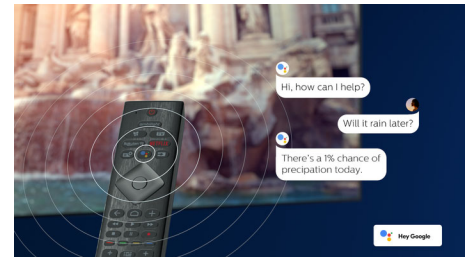

DTS Play-Fi compatible

With DTS Play-Fi on your Philips TV you can connect to compatible speakers in any room.

Got wireless speakers in the kitchen? Listen to the movie while you make a snack, or keep up with the sports commentary while you get everyone drinks.

HDMI 2.1 VRR and low latency

Your Philips TV boasts the latest HDMI 2.1 connectivity, and the TV automatically switches to a low latency setting when you start playing a game on your console. VRR is supported for smooth fast-action gameplay. Ambilight's gaming mode brings the thrill right into the room.

AI voice control

Push a button on the remote to talk to the Google Assistant. Control the TV or Google Assistant-compatible smart home devices with your voice. Or ask Alexa to control the TV via Alexa-enabled devices.