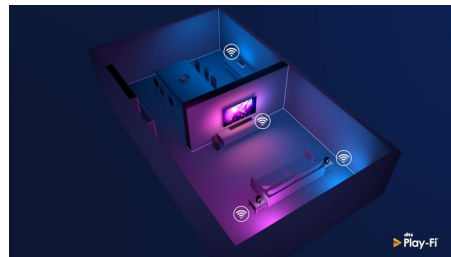

DTS Play-Fi compatible

With DTS Play-Fi on your Philips TV you can connect to compatible speakers in any room.

Got wireless speakers in the kitchen? Listen to the movie while you make a snack, or keep up with the sports commentary while you get everyone drinks.