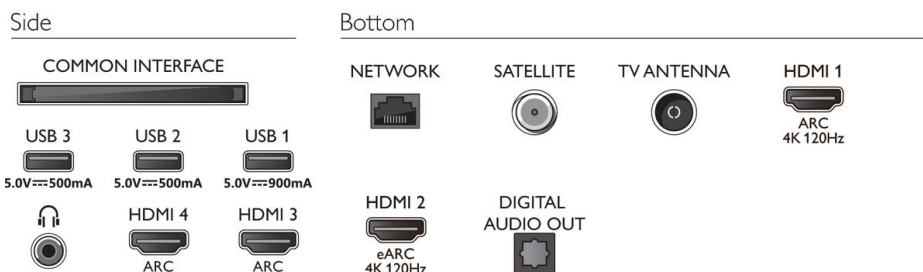

EU Energy card

- EPREL registration numbers: 667114
- Diagonal screen size (inch): 77
- Diagonal screen size (metric): 194
- Energy class for SDR: G
- On mode power demand for SDR: 161 Kwh/1000h
- Energy class for HDR: G
- On mode power demand for HDR: 144 Kwh/1000h
- Networked standby mode: <2.0 W
- Off mode power consumption: n.a.
- Panel technology used: OLED

Sound

- Audio: Output power : 50 Watt (RMS), 2.1 Channel
- Codec: AC-4, Dolby Atmos, DTS-HD(M6), Dolby Digital MS12 V2.5
- Speaker configuration: 10Wx2 mid-high speaker, 30W sub-woofer
- Sound Enhancement: A.I. Sound, Clear Dialogue,

Dolby Atmos, Dolby Bass Enhancement, Dolby Volume Leveler, Night mode, A.I. EQ, DTS Play-Fi, Mimi Sound Personalization

Dimensions

- Box dimensions (W x H x D): 1950.0 x 1170.0 x 200.0 mm
- Product weight: 36.7 kg
- Product weight (+stand): 38.0 kg
- Set dimensions (W x H x D): 1722.7 x 990.7 x 78.6 mm
- Set dimensions with stand (W x H x D): 1722.7 x 1008.3 x 310.0 mm
- Stand dimensions (W x H x D): 796.0 x 21.0 x 310.0 mm
- Weight incl. Packaging: 50.0 kg
- Wall mount compatible: 400 x 300 mm

Accessories

- Included Accessories: Legal and safety brochure, Power cord, Quick start guide (x1), Remote Control, Table top stand
- Included batteries: 2 x AAA Batteries

Connections

Issue date 2022-10-25