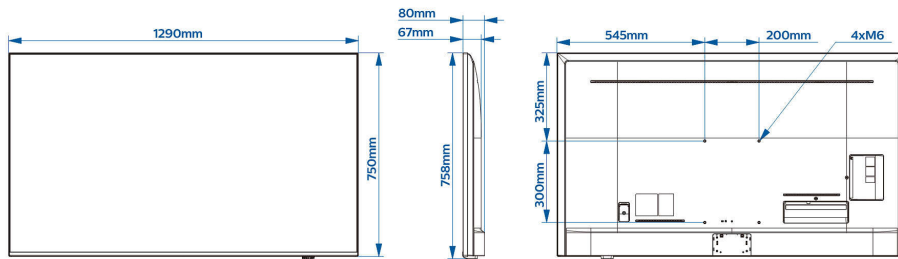

Specifications

Picture/Display

- Diagonal screen size (inch): 58 inch
- Diagonal screen size (metric): 146 cm
- Display: 4K Ultra HD LED
- Panel resolution: 3840x2160p
- Brightness: 400 cd/m²

Supported Display Resolution

- HDMI: Up to 3840x2160p@60Hz
- Tuner: Others: up to 1920x1080p@60Hz, T2 HEVC: up to 3840x2160@60Hz
- USB, LAN: HEVC: up to 3840x2160@60Hz,

Others: up to 1920x1080p@60Hz

Tuner/Reception/Transmission

- Digital TV: DVB-T/T2/C, HEVC UHD (up to 2160p60)
- Analog TV: PAL
- IP Playback: Multicast, Unicast, HLS, OTT App Channels

Android TV

- OS: Android TV™ 9 (Pie)
- Pre-installed apps: Netflix*, YouTube, Google Play

Store*, Google Play Movies, Google Play Games, YouTube Music

- Memory size(Flash): 16GB*

Hospitality Features

- Hotel mode: Switch-ON Settings Control, Volume limitation, Installation Menu Lock, Menu lock, Joystick Control Lock, Prison mode
- Power control: Quick Start Mode, Auto Power ON, Auto Power OFF
- Your brand: Customizable Home Screen, Customizable Welcome App, Location Name