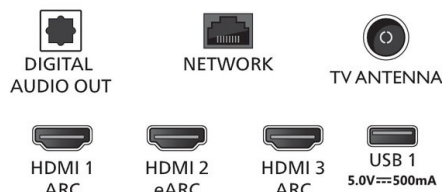

Dimensions

- Box dimensions (W x H x D): 1600.0 x 995.0 x 170.0 mm
- Set dimensions (W x H x D): 1446 x 837 x 79 mm
- Set dimensions with stand (W x H x D): 1446 x 864 x 293 mm
- Product weight: 18 kg
- Product weight (+stand): 18.2 kg
- Weight incl. Packaging: 24 kg
- Wall mount dimensions: 300 x 300 mm

Accessories

- Included accessories: Quick start guide, Legal and safety brochure, Power cord, Table top stand, Remote Control, 2 x AAA Batteries

Connections

Side

Down

Issue date 2022-11-27

Version: 3.0.1

12 NC: 8670 001 85795
EAN: 87 18863 03660 0