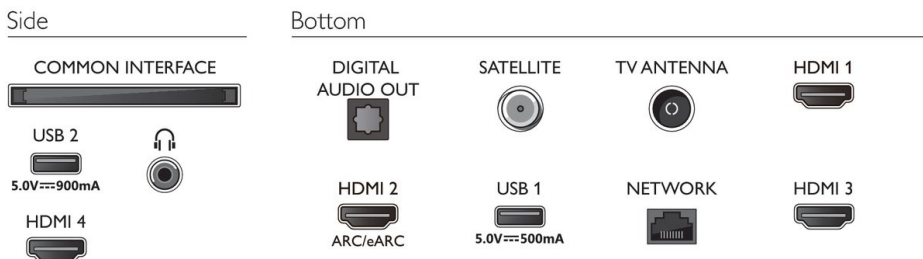

Supported HDMI video features

- Gaming: ALLM, HDMI VRR, Dolby Vision Game, AMD FreeSync Premium
- HDMI 1/2: HDMI 2.0
- HDMI 3/4: HDMI 2.0
- HDR: Dolby Vision, HDR10, HLG, HDR10+

Multimedia Applications

- Video Playback Formats: Containers: AVI, MKV, H264/MPEG-4 AVC, MPEG-1, MPEG-2, MPEG-4, VP9, HEVC (H.265), AV1
- Subtitles Formats Support: .SMI, .SRT, .SSA, .SUB, .TXT, .ASS
- Music Playback Formats: AAC, MP3, WAV, WMA (v2 up to v9.2), WMA-PRO (v9 and v10), FLAC
- Picture Playback Formats: JPEG, BMP, GIF, PNG,

360 photo, HEIF

Design

- Colors of TV: Anthracite grey bezel
- Stand design: Anthracite grey offset sticks

Dimensions

- Box dimensions (W x H x D): 1360.0 x 840.0 x 160.0 mm
- Product weight: 15.2 kg
- Set dimensions (W x H x D): 1231.0 x 720.0 x 81.0 mm
- Set dimensions with stand (W x H x D): 1231.0 x 740.0/778.0 x 256.0 mm
- Stand dimensions (W x H x D): 737.0/1014.0 x 29.5/68.0 x 256.0 mm
- Wall mount compatible: 200 x 300 mm
- Distance between 2 stands: 737.0/1014.0 mm
- Stand height to TV bottom edge: 29.5/68.0 mm
- Product weight (+stand): 16.0 kg
- Weight incl. Packaging: 19.5 kg

Connections

Issue date 2023-03-02

Version: 2.2.2

12 NC: 8670 001 88548
EAN: 87 18863 03770 6

© 2023 Koninklijke Philips N.V.
All Rights reserved.

Specifications are subject to change without notice.
Trademarks are the property of Koninklijke Philips N.V.
or their respective owners.

www.philips.com

- EPG and actual visibility (up to 8 days) is country and operator dependent.
- Android App offerings vary per country. For more details please visit your local Google Play Store.
- The TV supports DVB reception for 'Free to air' broadcast. Specific DVB operators may not be supported. An up to date list can be found in the FAQ section of the Philips support website. For some operators Conditional Access and subscription are required. Contact your operator for more information.
- Philips TV Remote app and related functionalities vary per TV model, operator, and country, as well as smart device model and OS. For more details please visit: www.philips.com/TVRemoteapp.
- USB recording for digital channels only, recordings may be limited by broadcast copy protection (CI+). Country and channel restrictions may apply.
- This television contains lead only in certain parts or components where no technology alternatives exist in accordance with existing exemption clauses under the RoHS Directive.
- Memory size (Flash) : 16G, the actual available disc space may differ (dependant on e.g. (pre-)installed apps, installed operating system, etc.)
- Amazon, Alexa and all related logos are trademarks of Amazon.com, Inc. or its affiliates. Amazon Alexa is available in selected languages and countries.
- Amazon Prime is available in selected languages and countries.
- Disney+ subscription required. Subject to terms at <https://www.disneyplus.com> (c) 2020 Disney and its related entities. Disney+ is available in selected languages and countries.
- Google Assistant is available on Philips Android TVs running on Android O (8) or higher OS version. Google Assistant is available in selected languages and countries.
- Netflix subscription required. Subject to terms at <https://www.netflix.com>
- Rakuten TV is available in selected languages and countries.
- Google TV is the name of this device's software experience and a trademark of Google LLC.
- Google TV is the name of this device's software experience and a trademark of Google LLC. YouTube, Ok Google and other marks are trademarks of Google LLC.