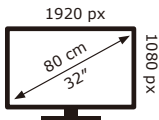

ENERG

PHILIPS

32HFL5114/12

27 kWh/1000h

2019/2013

ENERG

PHILIPS

32HFL5114/12

27 kWh/1000h

2019/2013