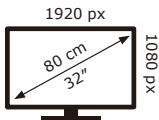

ENERG

PHILIPS

32HFL5114/12

27 kWh/1000h

2019/2013

ENERG

PHILIPS

32HFL5114/12