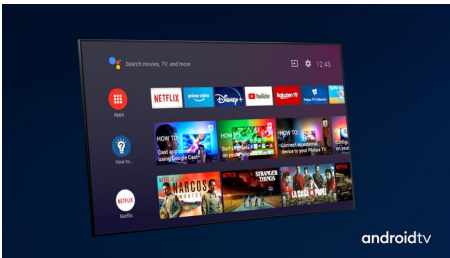

Android TV

Your Philips Android TV gives you the content you want-when you want it. You can customize the home screen to display your favorite apps, making it simple to start streaming the movies and shows you love. Or pick up where you left off.