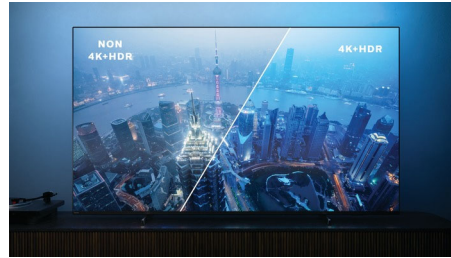

Vibrant HDR picture

Your Philips 4K UHD TV is compatible with all major HDR formats, including Dolby Vision. Whether it's a must-watch series or the latest video game, shadows will be deeper. Bright surfaces will shine. Colors will be truer.