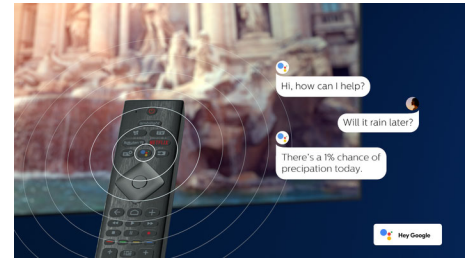

## Dolby Vision + Dolby Atmos

Support for Dolby's premium sound and video formats means the HDR content you watch will look-and sound-glorious. You'll enjoy a picture that reflects the director's original intentions and experience spacious sound with real clarity and depth.

## AI voice control

Push a button on the remote to talk to the Google Assistant. Control the TV or Google Assistant-compatible smart home devices with your voice. Or ask Alexa to control the TV via Alexa-enabled devices.