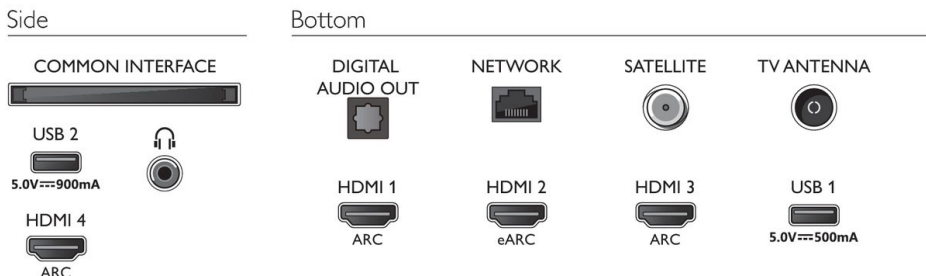

EU Energy card

- EPREL registration numbers: 494803
- Diagonal screen size (inch): 70
- Diagonal screen size (metric): 177
- Energy class for SDR: G
- On mode power demand for SDR: 121 Kwh/1000h
- Energy class for HDR: G
- On mode power demand for HDR: 186 Kwh/1000h
- Networked standby mode: <2.0 W
- Off mode power consumption: n.a.
- Panel technology used: LED LCD

Sound

- Output power (RMS): 20W
- Sound Enhancement: Dolby Atmos, A.I. Sound, Clear Dialogue, Night mode, A.I. EQ, Dolby Bass Enhancement, Dolby Volume Leveler, DTS Play-Fi, Mimi Sound Personalization
- Speaker configuration: 2x10W full range speaker

Dimensions

- Wall mount compatible: 300 x 300 mm
- Box dimensions (W x H x D): 1757.0 x 1025.0 x 174.0 mm
- Product weight: 27.1 kg

- Product weight (+stand): 28.4 kg
- Set dimensions (W x H x D): 1572.3 x 876.3 x 85.1 mm
- Set dimensions with stand (W x H x D): 1572.3 x 947.9 x 360.6 mm
- Stand dimensions (W x H x D): 807.6 / 1349.6 x 70.0 x 360.6 mm
- Weight incl. Packaging: 35.7 kg

Accessories

- Included accessories: Remote Control, Quick start guide, Legal and safety brochure, Power cord, Table top stand
- Included batteries: 2 x AAA Batteries

Design

- Colors of TV: Light silver bezel
- Stand design: Light silver V sticks

Power

- Mains power: AC 220 - 240 V 50/60Hz
- Standby power consumption: <0.3W
- Ambient temperature: 5 °C to 35 °C
- Power Saving Features: Auto switch-off timer, Light sensor, Picture mute (for radio), Eco mode

Connections

Issue date 2022-10-25

Version: 8.6.1

12 NC: 8670 001 74853
EAN: 87 18863 02854 4

© 2022 Koninklijke Philips N.V.
All Rights reserved.

Specifications are subject to change without notice. Trademarks are the property of Koninklijke Philips N.V. or their respective owners.

www.philips.com

* EPG and actual visibility (up to 8 days) is country and operator dependent.

* Android App offerings vary per country. For more details please visit your local Google Play Store.

* Memory size (Flash) : 16G, the actual available disc space may differ (dependent on e.g. (pre-)installed apps, installed operating system, etc.)

* The TV supports DVB reception for 'Free to air' broadcast. Specific DVB operators may not be supported. An up to date list can be found in the FAQ section of the Philips support website. For some operators Conditional Access and subscription are required. Contact your operator for more information.

* Philips TV Remote app and related functionalities vary per TV model, operator, and country, as well as smart device model and OS. For more details please visit: www.philips.com/TVRemoteapp.

* Smart TV app offerings vary per TV model and country. For more details please visit: www.philips.com/smarttv.

* USB recording for digital channels only, recordings may be limited by broadcast copy protection (CI+). Country and channel restrictions may apply.

* This television contains lead only in certain parts or components where no technology alternatives exist in accordance with existing exemption clauses under the RoHS Directive.

* Amazon Prime is available in selected languages and countries.

* Google Assistant is available on Philips Android TVs running on Android O (8) or higher OS version. Google Assistant is available in selected languages and countries.

* Netflix subscription required. Subject to terms at <https://www.netflix.com>

* Amazon, Alexa and all related logos are trademarks of Amazon.com, Inc. or its affiliates. Amazon Alexa is available in selected languages and countries.

* Disney+ subscription required. Subject to terms at <https://www.disneyplus.com> (c) 2020 Disney and its related entities. Disney+ is available in selected languages and countries.

* Rakuten TV is available in selected languages and countries.