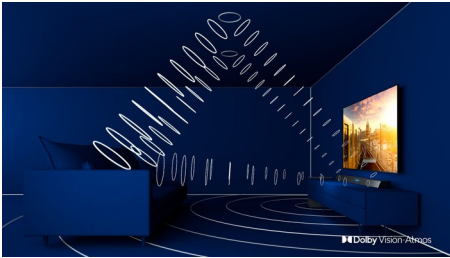

Dolby Vision + Dolby Atmos

Support for Dolby's premium sound and video formats means the HDR content you watch will look-and sound-glorious. You'll enjoy a picture that reflects the director's original intentions and experience spacious sound with real clarity and depth.