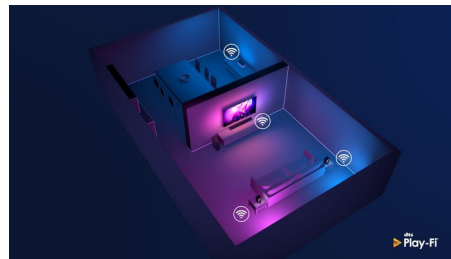

DTS Play-Fi compatible

With DTS Play-Fi on your Philips TV you can connect to compatible speakers in any room. Got wireless speakers in the kitchen? Listen to the movie while you make a snack, or keep up with the sports commentary while you get everyone drinks.

Slim, attractive design

Looking for a TV that fits with your room? The virtually bezel-free screen of this 4K smart TV goes with just about any interior. The slim feet make it seem as if the screen is floating above your TV unit, and you can widen the feet to accommodate longer soundbars.