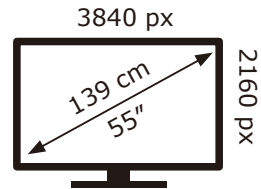

PHILIPS

55PUS7406/12

76 kWh/1000h

ABCD **E**FG

64 kWh/1000h

2019/2013