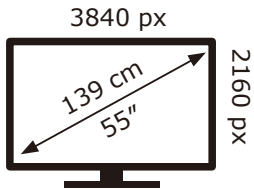

ENERG

PHILIPS

55PUS7406/12

76 kWh/1000h

ABCD **E**FG

64 kWh/1000h

2019/2013

ENERG