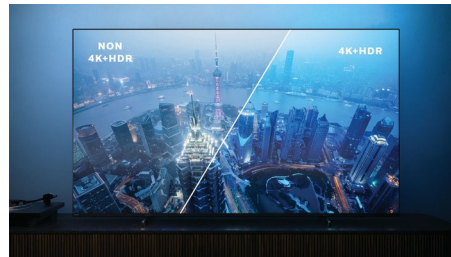

Vibrant HDR picture

Your Philips 4K UHD TV is compatible with all major HDR formats, including Dolby Vision. Whether it's a must-watch series or the latest video game, shadows will be deeper. Bright surfaces will shine. Colors will be truer.