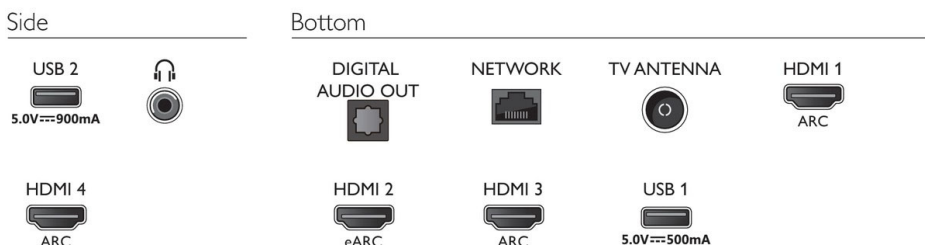

Multimedia Applications

- Video Playback Formats: Containers: AVI, MKV, H264/MPEG-4 AVC, MPEG-1, MPEG-2, MPEG-4, VP9, HEVC (H.265), AV1, HEVC
- Subtitles Formats Support: .SRT, .SUB, .TXT, .SMI
- Music Playback Formats: AAC, MP3, WAV, WMA (v2 up to v9.2), WMA-PRO (v9 and v10)
- Picture Playback Formats: JPEG, BMP, GIF, PNG, 360 photo, HEIF

Power

- Mains power: AC 220 - 240 V 50/60Hz
- Ambient temperature: 5 °C to 35 °C
- Power Saving Features: Auto switch-off timer, Light sensor, Picture mute (for radio), Eco mode

Sound

- Output power (RMS): 20W
- Sound Enhancement: Dolby Atmos, A.I. Sound, Clear Dialogue, Night mode, A.I. EQ, Dolby Bass Enhancement, Dolby Volume Leveler, DTS Play-Fi, Mimi Sound Personalization
- Speaker configuration: 2x10W full range speaker

Dimensions

- Wall mount compatible: 300 x 300 mm
- Box dimensions (W x H x D): 1757.0 x 1025.0 x 174.0 mm
- Product weight: 27.1 kg
- Product weight (+stand): 28.4 kg
- Set dimensions (W x H x D): 1572 x 876.3 x 85.1 mm
- Set dimensions with stand (W x H x D): 572 x 948 x 360.6 mm
- Weight incl. Packaging: 35.7 kg

Accessories

- Included accessories: Remote Control, Quick start guide, Legal and safety brochure, Power cord, Table top stand, 2 x AAA Batteries

Connections

Issue date 2022-10-26

Version: 5.0.1

12 NC: 8670 001 80474
EAN: 87 18863 03215 2

© 2022 Koninklijke Philips N.V.
All Rights reserved.

Specifications are subject to change without notice.
Trademarks are the property of Koninklijke Philips N.V.
or their respective owners.

www.philips.com

* EPG and actual visibility (up to 8 days) is country and operator dependent.
* Android App offerings vary per country. For more details please visit your local Google Play Store.
* The TV supports DVB reception for 'Free to air' broadcast. Specific DVB operators may not be supported. An up to date list can be found in the FAQ section of the Philips support website. For some operators Conditional Access and subscription are required. Contact your operator for more information.
* Philips TV Remote app and related functionalities vary per TV model, operator, and country, as well as smart device model and OS. For more details please visit: www.philips.com/TVRemoteapp.
* Smart TV app offerings vary per TV model and country. For more details please visit: www.philips.com/smarttv.
* Amazon Prime is available in selected languages and countries.
* Google Assistant is available on Philips Android TVs running on Android O (8) or higher OS version. Google Assistant is available in selected languages and countries.
* Netflix subscription required. Subject to terms at <https://www.netflix.com>
* Amazon, Alexa and all related logos are trademarks of Amazon.com, Inc. or its affiliates. Amazon Alexa is available in selected languages and countries.
* Disney+ subscription required. Subject to terms at <https://www.disneyplus.com> (c) 2020 Disney and its related entities. Disney+ is available in selected languages and countries.
* Image depicted on the website are non-contractual pictures. Please always refer to the actual TV that are sold in the retail or stores.