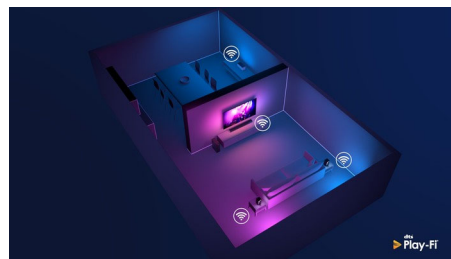

## DTS Play-Fi compatible

With DTS Play-Fi on your Philips TV you can connect to compatible speakers in any room.

Got wireless speakers in the kitchen? Listen to the movie while you make a snack, or keep up with the sports commentary while you get everyone drinks.