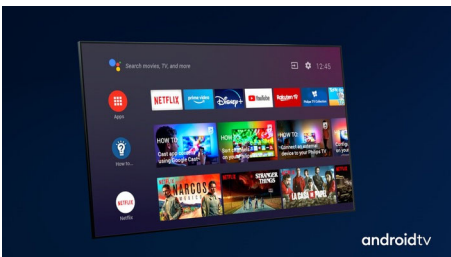

Android TV

Your Philips Android TV gives you the content you want-when you want it. You can customize the home screen to display your favorite apps, making it simple to start

streaming the movies and shows you love. Or pick up where you left off.