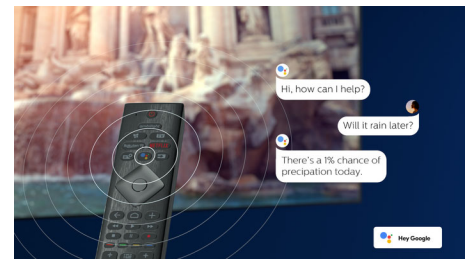

## AI voice control

Push a button on the remote to talk to the Google Assistant. Control the TV or Google Assistant-compatible smart home devices with your voice. Or ask Alexa to control the TV via Alexa-enabled devices.