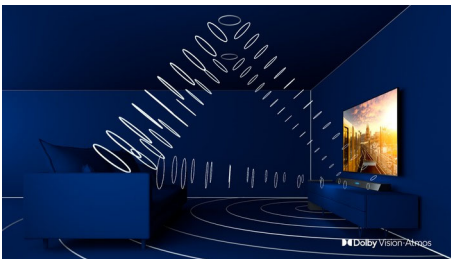

Dolby Vision + Dolby Atmos

Support for Dolby's premium sound and video formats means the HDR content you watch will look-and sound-glorious. You'll enjoy a picture that reflects the director's original intentions and experience spacious sound with real clarity and depth.