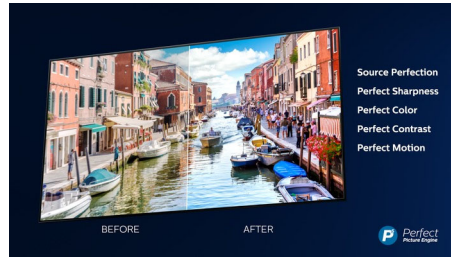

Philips P5 Picture Engine

The Philips P5 engine delivers a picture as brilliant as the content you love. Details have noticeably more depth. Colors are vivid, while skin tones look natural. Contrast is so crisp you'll feel every detail. Motion is perfectly smooth.