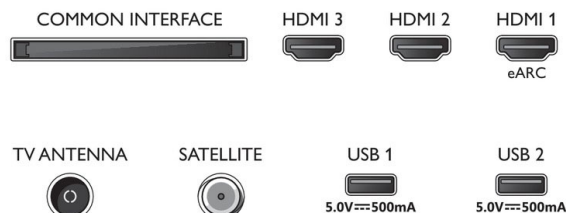

Supported HDMI video features

- HDR: HDR10, HLG

Multimedia Applications

- Video Playback Formats: Containers: AVI, MKV, H264/MPEG-4 AVC, MPEG-1, MPEG-2, MPEG-4, VP9, HEVC (H.265), AV1
- Subtitles Formats Support: .SMI, .SRT, .SSA, .SUB, .TXT, .ASS
- Music Playback Formats: AAC, MP3, WAV, WMA (v2 up to v9.2), WMA-PRO (v9 and v10), FLAC
- Picture Playback Formats: JPEG, BMP, GIF, PNG, HEIF

Design

- Colors of TV: Anthracite grey bezel
- Stand design: Anthracite grey sticks

Dimensions

- Box dimensions (W x H x D): 1360.0 x 995.0 x 170.0 mm
- Set dimensions (W x H x D): 1447.0 x 843.0 x 91.6 mm
- Set dimensions with stand (W x H x D): 1447.0 x 863.0 x 299.0 mm
- Product weight: 18.0 kg
- Product weight (+stand): 18.5 kg
- Weight incl. Packaging: 23.7 kg
- Wall mount compatible: 400 x 300 mm

- Stand dimensions (W x H x D): 795.0 x 20.0 x 299.0 mm
- Distance between 2 stands: 795.0 mm
- Stand height to TV bottom edge: 20.0 mm

Accessories

- Included accessories: Remote Control, 2 x AAA Batteries, Table top stand, Power cord, Quick start guide, Legal and safety brochure

EU Energy card

- EPREL registration numbers: 1436032
- Energy class for SDR: E
- On mode power demand for SDR: 85 Kwh/1000h
- Energy class for HDR: F
- On mode power demand for HDR: 165 Kwh/1000h
- Off mode power consumption: n.a.
- Networked standby mode: 2.0 W
- Panel technology used: LED LCD

Connections

Side

Rear

Issue date 2023-03-09

Version: 1.2.1

12 NC: 8670 001 88175
EAN: 87 18863 03690 7

© 2023 Koninklijke Philips N.V.
All Rights reserved.

Specifications are subject to change without notice.
Trademarks are the property of Koninklijke Philips N.V.
or their respective owners.

www.philips.com

* Google Assistant is available in selected languages and countries. The list of supported countries and languages will be expanded over time. For the latest information, please contact our customer care.

* EPG and actual visibility (up to 8 days) is country and operator dependent.

* The TV supports DVB reception for 'Free to air' broadcast. Specific DVB operators may not be supported. An up to date list can be found in the FAQ section of the Philips support website. For some operators Conditional Access and subscription are required. Contact your operator for more information.

* Philips TV Remote app and related functionalities vary per TV model, operator, and country, as well as smart device model and OS. For more details please visit: www.philips.com/TVRemoteapp.

* Smart TV app offerings vary per TV model and country. For more details please visit: www.philips.com/smarttv.

* This television contains lead only in certain parts or components where no technology alternatives exist in accordance with existing exemption clauses under the RoHS Directive.

* Amazon Prime is available in selected languages and countries.

* Netflix subscription required. Subject to terms at <https://www.netflix.com>

* Rakuten TV is available in selected languages and countries.

* Remote control without microphone, Google Assistant is working via mobile Google Home app or via Google Home Speaker.

* Works with Google Assistant is applicable in the countries where Google have introduced the function.