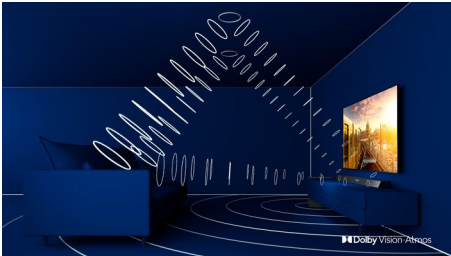

Dolby Vision + Dolby Atmos

Support for Dolby's premium sound and video formats means the HDR content you watch will look-and sound-glorious. You'll enjoy a picture that reflects the director's original

intentions and experience spacious sound with real clarity and depth.