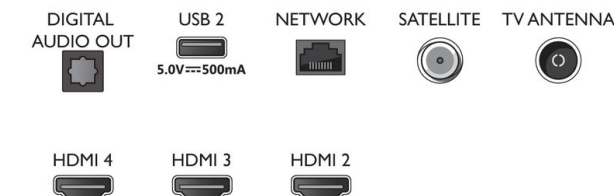

Bottom

Issue date 2023-03-10

Version: 13.4.1

12 NC: 8670 001 74738
EAN: 87 18863 02833 9

© 2023 Koninklijke Philips N.V.
All Rights reserved.

Specifications are subject to change without notice.
Trademarks are the property of Koninklijke Philips N.V.
or their respective owners.

www.philips.com

* EPG and actual visibility (up to 8 days) is country and operator dependent.

* The TV supports DVB reception for 'Free to air' broadcast. Specific DVB operators may not be supported. An up to date list can be found in the FAQ section of the Philips support website. For some operators Conditional Access and subscription are required. Contact your operator for more information.

* Philips TV Remote app and related functionalities vary per TV model, operator, and country, as well as smart device model and OS. For more details please visit: www.philips.com/TVRemoteapp.

* Smart TV app offerings vary per TV model and country. For more details please visit: www.philips.com/smarttv.

* This television contains lead only in certain parts or components where no technology alternatives exist in accordance with existing exemption clauses under the RoHS Directive.

* Amazon, Alexa and all related logos are trademarks of Amazon.com, Inc. or its affiliates. Amazon Alexa is available in selected languages and countries.

* Google Assistant is available on Philips Android TVs running on Android O (8) or higher OS version. GA is available in selected languages and countries with English-UK and German-DE and French-FR being supported from the start. Supported language/countries list is going to be expanded overtime.