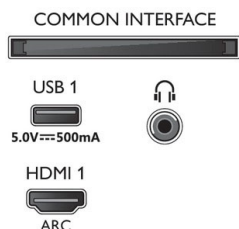

Connections

Side