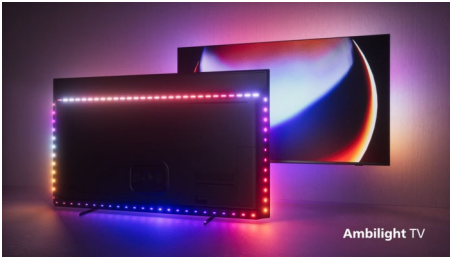

65OLED807/56

Highlights

4-sided Ambilight

With Ambilight, the incredible experience of watching a Philips OLED TV gets even better! LED lights on all four sides of the TV glow and change color in perfect sync with the colors of the on-screen action-or your music. It's so warm and immersive, you'll wonder how you enjoyed TV without it.

Philips OLED TV

Want to feel the full power of every scene? The lifelike picture of your Philips OLED TV always looks great, even if viewed at an angle. Blacks are always black, never gray, and you'll see every detail in shadows or bright areas. All major HDR formats are supported-you'll immerse like never before.