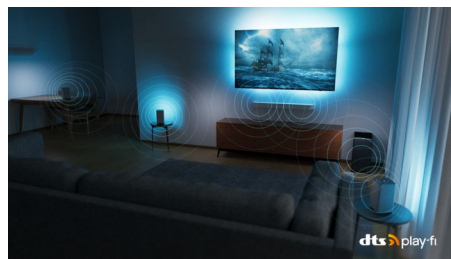

DTS Play-Fi compatible

Philips Wireless Home System powered by DTS Play-Fi lets you connect to compatible

soundbars and wireless speakers around your home in seconds. Listen to movies in the kitchen. Play music anywhere. You can even create a home-theater surround-sound system using your Philips TV as a central speaker.