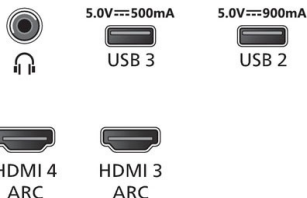

Dimensions

- Box dimensions (W x H x D): 1660 x 995.0 x 170.0 mm
- Product weight: 24 kg
- Product weight (+stand): 27 kg
- Set dimensions (W x H x D): 1444 x 824 x 68.0 mm
- Set dimensions with stand (W x H x D): 1444 x 895 x 287 mm
- Weight incl. Packaging: 33.6 kg
- Wall mount compatible: 300 x 300 mm

Accessories

- Included accessories: 2 x AAA Batteries, Legal and safety brochure, Power cord, Quick start guide, Remote Control, Table top stand

Design

- Remote control: with Muirhead leather

Connections

Side