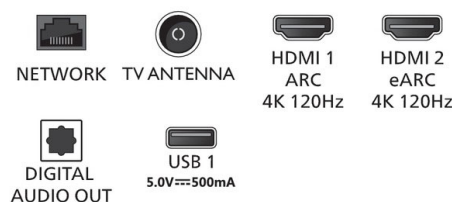

Down

Issue date 2022-12-01

Version: 5.0.1

12 NC: 8670 001 84877
EAN: 87 18863 03544 3

© 2022 Koninklijke Philips N.V.
All Rights reserved.

Specifications are subject to change without notice.
Trademarks are the property of Koninklijke Philips N.V. or their respective owners.

www.philips.com

- EPG and actual visibility (up to 8 days) is country and operator dependent.
- Android App offerings vary per country. For more details please visit your local Google Play Store.
- Philips TV Remote app and related functionalities vary per TV model, operator, and country, as well as smart device model and OS. For more details please visit: www.philips.com/TVRemoteapp.
- Amazon, Alexa and all related logos are trademarks of Amazon.com, Inc. or its affiliates. Amazon Alexa is available in selected languages and countries.
- Amazon Prime is available in selected languages and countries.
- Disney+ subscription required. Subject to terms at <https://www.disneyplus.com> (c) 2020 Disney and its related entities. Disney+ is available in selected languages and countries.
- Google Assistant is available on Philips Android TVs running on Android O (8) or higher OS version. Google Assistant is available in selected languages and countries.
- Netflix subscription required. Subject to terms at <https://www.netflix.com>
- Philips OLED TV panels have been certified as flicker-free and discomfort glare free by UL.
- Image depicted on the website are non-contractual pictures. Please always refer to the actual TV that are sold in the retail or stores.