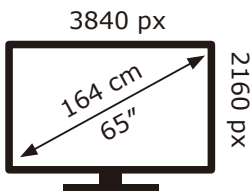

ENERG

PHILIPS

65PUS7956/12

89 kWh/1000h

ABCD **E**FG
HDR
69 kWh/1000h

2019/2013

ENERG

PHILIPS