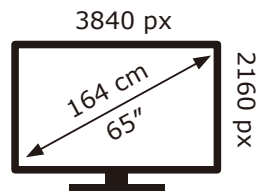

89 kWh/1000h

ABCD **E**FG
HDR
69 kWh/1000h