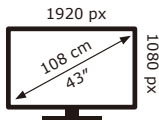

ENERG

PHILIPS

43PFS6808/12

33 kWh/1000h

63 kWh/1000h

2019/2013

ENERG

PHILIPS

43PFS6808/12

33 kWh/1000h

63 kWh/1000h

2019/2013