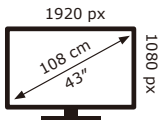

ENERG

PHILIPS

43PFS6808/12

33 kWh/1000h

63 kWh/1000h

2019/2013

ENERG

PHILIPS