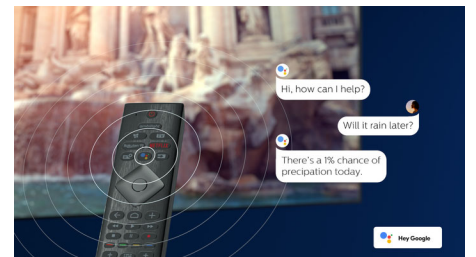

DTS Play-Fi compatible

With DTS Play-Fi on your Philips TV you can connect to compatible speakers in any room.

Got wireless speakers in the kitchen? Listen to the movie while you make a snack, or keep up with the sports commentary while you get everyone drinks.

AI voice control

Push a button on the remote to talk to the Google Assistant. Control the TV or Google Assistant-compatible smart home devices with your voice. Or ask Alexa to control the TV via Alexa-enabled devices.