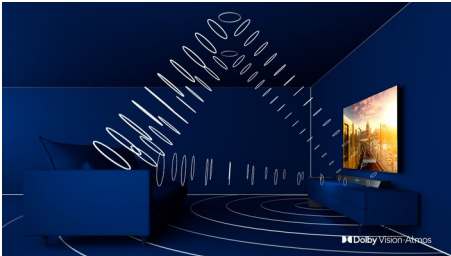

3-sided Ambilight TV Major HDR formats supported, P5 Perfect Picture Engine, 139 cm (55") Android TV

55PUT8516/56

Highlights

3-sided Ambilight

With Philips Ambilight every moment feels closer. Intelligent LEDs around the edge of the TV respond to the on-screen action and emit an immersive glow that's simply captivating. Experience it once and wonder how you enjoyed TV without it.

Dolby Vision + Dolby Atmos

Support for Dolby's premium sound and video formats means the HDR content you watch will look-and sound-glorious. You'll enjoy a picture that reflects the director's original intentions and experience spacious sound with real clarity and depth.