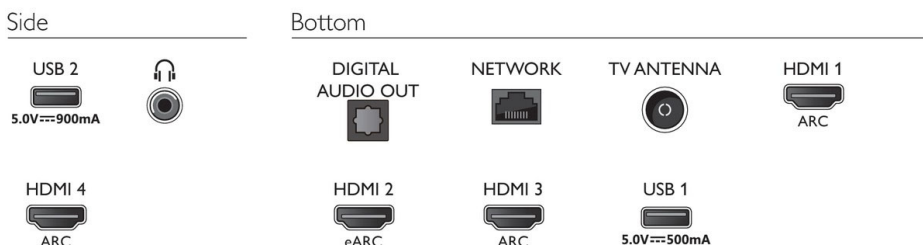

Dimensions

- Wall mount compatible: 200 x 300 mm
- Box dimensions (W x H x D): 1360 x 840 x 160 mm
- Product weight: 14.5 kg
- Product weight (+stand): 15 kg
- Set dimensions (W x H x D): 1231 x 710 x 82 mm
- Set dimensions with stand (W x H x D): 1231 x 783 x 265 mm
- Weight incl. Packaging: 18.6 kg

Accessories

- Included accessories: Remote Control, Quick start guide, Legal and safety brochure, Power cord, Table top stand, 2 x AAA Batteries

Connections

Issue date 2022-10-26

Version: 7.0.1

12 NC: 8670 001 80472
EAN: 87 18863 03213 8