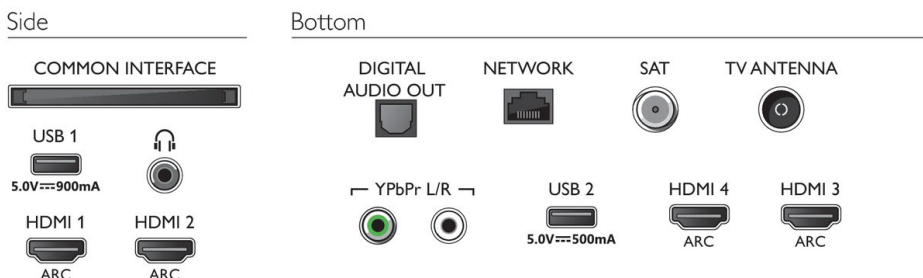

Connections

Issue date 2022-10-25

Version: 8.4.1

12 NC: 8670 001 57782
EAN: 87 18863 01910 8

© 2022 Koninklijke Philips N.V.
All Rights reserved.

Specifications are subject to change without notice.
Trademarks are the property of Koninklijke Philips N.V.
or their respective owners.

www.philips.com

* EPG and actual visibility (up to 8 days) is country and operator dependent.
* Android App offerings vary per country. For more details please visit your local Google Play Store.
* Energy consumption in kWh per year, based on the power consumption of the television operating 4 hours per day for 365 days. The actual energy consumption will depend on how the television is used.
* The TV supports DVB reception for 'Free to air' broadcast. Specific DVB operators may not be supported. An up to date list can be found in the FAQ section of the Philips support website. For some operators Conditional Access and subscription are required. Contact your operator for more information.
* Philips TV Remote app and related functionalities vary per TV model, operator, and country, as well as smart device model and OS. For more details please visit: www.philips.com/TVRemoteapp.
* Smart TV app offerings vary per TV model and country. For more details please visit: www.philips.com/smarttv.
* USB recording for digital channels only, recordings may be limited by broadcast copy protection (CI+). Country and channel restrictions may apply.
* Please note that your Amazon Apps may not always be available in your country. (Currently Amazon apps works only in UK, Germany, Austria)
* This television contains lead only in certain parts or components where no technology alternatives exist in accordance with existing exemption clauses under the RoHS Directive.
* Its functionality is subject to ChromeCast built-in apps and smart devices. For more details, please visit ChromeCast built-in product pages.