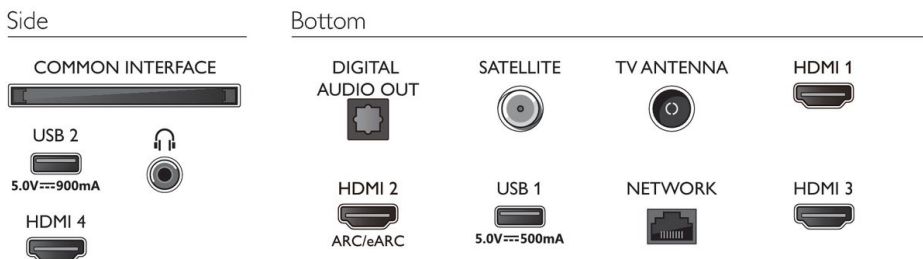

Supported HDMI video features

- Gaming: ALLM, HDMI VRR, Dolby Vision Game, AMD FreeSync Premium
- HDMI 1/2: HDMI 2.0
- HDMI 3/4: HDMI 2.0
- HDR: Dolby Vision, HDR10, HLG, HDR10+

Multimedia Applications

- Video Playback Formats: Containers: AVI, MKV, H264/MPEG-4 AVC, MPEG-1, MPEG-2, MPEG-4, VP9, HEVC (H.265), AV1
- Subtitles Formats Support: .SMI, .SRT, .SSA, .SUB, .TXT, .ASS
- Music Playback Formats: AAC, MP3, WAV, WMA (v2 up to v9.2), WMA-PRO (v9 and v10), FLAC
- Picture Playback Formats: JPEG, BMP, GIF, PNG,

360 photo, HEIF

Design

- Colors of TV: Anthracite grey bezel
- Stand design: Anthracite grey offset sticks

Dimensions

- Box dimensions (W x H x D): 1100.0 x 695.0 x 140.0 mm
- Set dimensions (W x H x D): 963.0 x 557.0 x 77.0 mm
- Set dimensions with stand (W x H x D): 963.0 x 584.0/629.0 x 226.0 mm
- Product weight: 8.8 kg
- Product weight (+stand): 9.2 kg
- Weight incl. Packaging: 12.0 kg
- Wall mount compatible: 100 x 200 mm
- Stand dimensions (W x H x D): 785.0 x 26.0/71.0 x 226.0 mm
- Distance between 2 stands: 785.0 mm
- Stand height to TV bottom edge: 26.0/71.0 mm

Connections

Issue date 2023-03-02

Version: 2.3.2

12 NC: 8670 001 88541
EAN: 87 18863 03763 8

© 2023 Koninklijke Philips N.V.
All Rights reserved.

Specifications are subject to change without notice.
Trademarks are the property of Koninklijke Philips N.V.
or their respective owners.

www.philips.com

- EPG and actual visibility (up to 8 days) is country and operator dependent.
- Android App offerings vary per country. For more details please visit your local Google Play Store.
- The TV supports DVB reception for 'Free to air' broadcast. Specific DVB operators may not be supported. An up to date list can be found in the FAQ section of the Philips support website. For some operators Conditional Access and subscription are required. Contact your operator for more information.
- Philips TV Remote app and related functionalities vary per TV model, operator, and country, as well as smart device model and OS. For more details please visit: www.philips.com/TVRemoteapp.
- USB recording for digital channels only, recordings may be limited by broadcast copy protection (CI+). Country and channel restrictions may apply.
- This television contains lead only in certain parts or components where no technology alternatives exist in accordance with existing exemption clauses under the RoHS Directive.
- Memory size (Flash) : 16G, the actual available disc space may differ (dependant on e.g. (pre-)installed apps, installed operating system, etc.)
- Amazon, Alexa and all related logos are trademarks of Amazon.com, Inc. or its affiliates. Amazon Alexa is available in selected languages and countries.
- Amazon Prime is available in selected languages and countries.
- Disney+ subscription required. Subject to terms at <https://www.disneyplus.com> (c) 2020 Disney and its related entities. Disney+ is available in selected languages and countries.
- Google Assistant is available on Philips Android TVs running on Android O (8) or higher OS version. Google Assistant is available in selected languages and countries.
- Netflix subscription required. Subject to terms at <https://www.netflix.com>
- Rakuten TV is available in selected languages and countries.
- Google TV is the name of this device's software experience and a trademark of Google LLC.
- Google TV is the name of this device's software experience and a trademark of Google LLC. YouTube, Ok Google and other marks are trademarks of Google LLC.