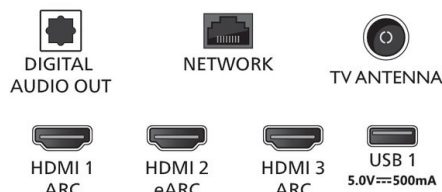

Dimensions

- Box dimensions (W x H x D): 1070.0 x 650.0 x 140.0 mm
- Set dimensions (W x H x D): 958 x 559 x 82 mm
- Set dimensions with stand (W x H x D): 958 x 621 x 233 mm
- Product weight: 9.1 kg
- Product weight (+stand): 9.4 kg
- Weight incl. Packaging: 9 kg
- Wall mount dimensions: 100 x 200 mm

Accessories

- Included accessories: Quick start guide, Legal and safety brochure, Power cord, Table top stand, Remote Control, 2 x AAA Batteries

Connections

Side

Down

Issue date 2022-11-27

Version: 4.1.1

12 NC: 8670 001 85778
EAN: 87 18863 03645 7