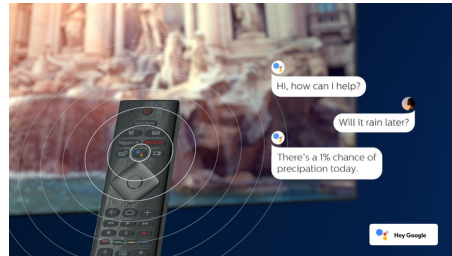

Voice assistant

Control your Philips Android TV with your voice. Want to play a game, watch Netflix, or find content and apps in the Google Play store? Just tell your TV. You can even command all Google Assistant-compatible smart home devices, like dimming the lights and setting the thermostat on movie night. Without leaving the sofa. The days of searching for the TV remote are over. Now you can use your voice to control your Philips smart TV via Alexa-enabled devices, like Amazon Echo. Turn your TV on, change the channel, switch to your gaming console and more with Alexa.