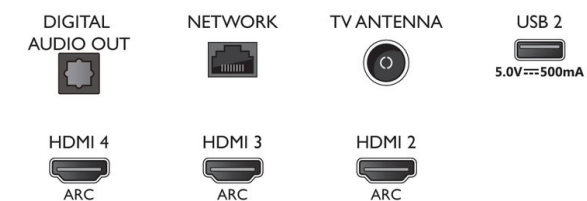

Ambilight

- Ambilight Version: 3-sided
- Ambilight Features: Ambilight Music, AmbiSleep, AmbiWakeup, Built in Ambilight+hue, Game Mode, Lounge mode, Wall colour adaptive

Smart TV Features

- Voice assistant*: Google Assistant built-in, RC with Mic., Works with Alexa

Smart TV

- SmartTV apps*: Netflix, YouTube

Connections

Side

Bottom

Issue date 2022-10-25

Version: 9.0.1

12 NC: 8670 001 74063
EAN: 87 18863 02783 7