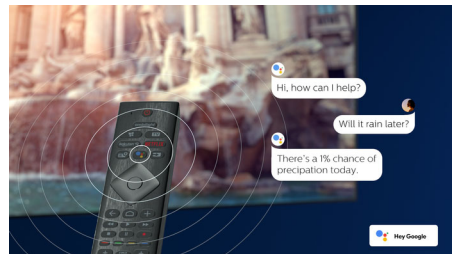

Google Assistant

Control your Philips Android TV with your voice. Want to play a game, watch Netflix, or

find content and apps in the Google Play store? Just tell your TV. You can even command all Google Assistant-compatible smart home devices-like dimming the lights and setting the thermostat on movie night. Without leaving the sofa.