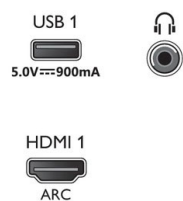

Dimensions

- Box dimensions (W x H x D): 1899 x 1116 x 200 mm
- Set dimensions (W x H x D): 1683 x 974 x 111.3 mm
- Set dimensions with stand (W x H x D): 1683 x 1036.5 x 313 mm
- Product weight: 35 kg
- Product weight (+stand): 36.2 kg
- Weight incl. Packaging: 46 kg
- Wall mount compatible: 600 x 400 mm

Ambilight

- Ambilight Version: 3-sided
- Ambilight Features: Ambilight Music, AmbiSleep, AmbiWakeup, Built in Ambilight+hue, Game Mode, Lounge mode, Wall colour adaptive

Smart TV Features

- Voice assistant*: Google Assistant built-in, RC with Mic., Works with Alexa

Smart TV

- SmartTV apps*: Netflix, YouTube

Connections

Side

Bottom

Issue date 2022-10-25

Version: 9.0.1

12 NC: 8670 001 74063
EAN: 87 18863 02783 7