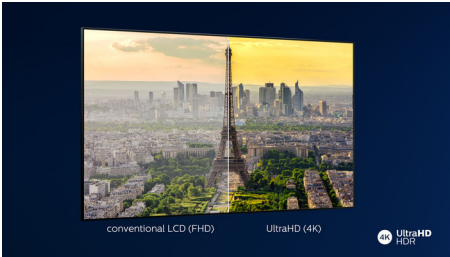

Highlights

4K UHD HDR

Your Philips 4K UHD TV is compatible with all major HDR formats, including HDR10+ and Dolby Vision. Whether it's a must-watch series or the latest video game, shadows will be deeper. Bright surfaces will shine. Colors will be truer.

P5 Perfect Picture Engine

The Philips P5 engine delivers a picture as brilliant as the content you love. Details have noticeably more depth. Colors are vivid, while skin tones look natural. Contrast is so crisp you'll feel every detail. Motion is perfectly smooth.

Dolby Vision and Dolby Atmos

Support for Dolby's premium sound and video formats means the HDR content you watch will look-and sound-gloriously real. Whether it's the latest streaming series or a Blu-Ray disc set, you'll enjoy contrast, brightness, and color that reflect the director's original intentions. And hear spacious sound with clarity, detail, and depth.

Android TV

Make your Philips Android TV your own. If it's all about Amazon and YouTube this week, and Netflix next week-no problem. A clear, intuitive interface lets you put the content you

love front and center. Easily pick up where you left off in the latest series, or check out the new movie releases.