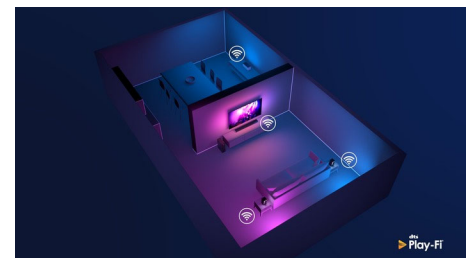

DTS Play-Fi

With DTS Play-Fi on your Philips TV you can connect to compatible speakers in any room. Got wireless speakers in the kitchen? Listen to the movie while you make a snack, or keep up with the sports commentary while you get everyone a drink.