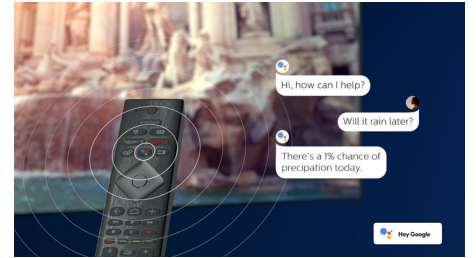

Google Assistant

Control your Philips Android TV with your voice. Want to play a game, watch Netflix, or find content and apps in the Google Play store? Just tell your TV. You can even command all Google Assistant-compatible smart home devices-like dimming the lights and setting the thermostat on movie night. Without leaving the sofa.

Dolby Vision Atmos

androidtv

4K UltraHD