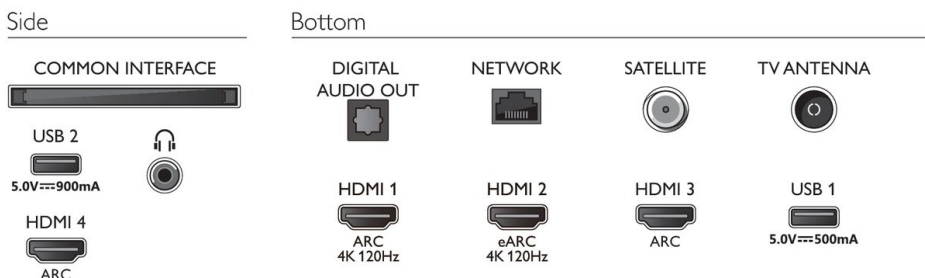

Design

- Colors of TV: Anthracite grey bezel
- Stand design: Anthracite grey central stand
- Remote control: with QWERTY

Dimensions

- Box dimensions (W x H x D): 1600.0 x 995.0 x 170.0 mm
- Set dimensions (W x H x D): 1450.5 x 842.2 x 85.1 mm
- Set dimensions with stand (W x H x D): 1450.5 x 906.9 x 289.1 mm
- Stand dimensions (W x H x D): 379.8 x 70.0 x 289.1 mm
- Product weight: 24.5 kg
- Product weight (+stand): 27.2 kg
- Weight incl. Packaging: 35.7 kg
- Wall mount compatible: 300 x 300 mm

Accessories

- Included accessories: Table top stand, Power cord, Quick start guide, Legal and safety brochure, Remote Control, 2 x AAA Batteries

Connections

Issue date 2023-02-04

Version: 7.3.3

12 NC: 8670 001 82686
EAN: 87 18863 03436 1