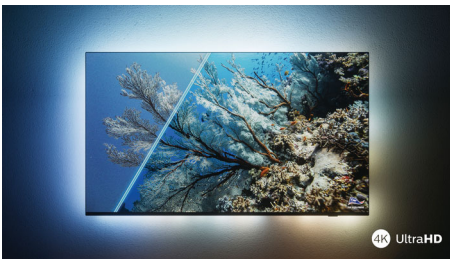

PHILIPS

4K UHD LED Android TV
3-sided Ambilight TV Major HDR formats supported, P5 picture engine-120Hz, 164 cm (65") Android TV

65PUS8887/12

Highlights

The one with Ambilight.

With Philips Ambilight, the brilliant experience of watching a Philips TV gets even bigger! LED lights around the edge of the TV glow and change color in perfect sync with the colors of the on-screen action-or your music. It's so warm and immersive, you'll wonder how you enjoyed TV without it.

Vibrant HDR picture

Want to experience a perfect picture for every scene? Your Philips 4K UHD TV is compatible with all major HDR formats, which means you get brilliant, sharp images. You'll see every detail, even in dark and bright areas.