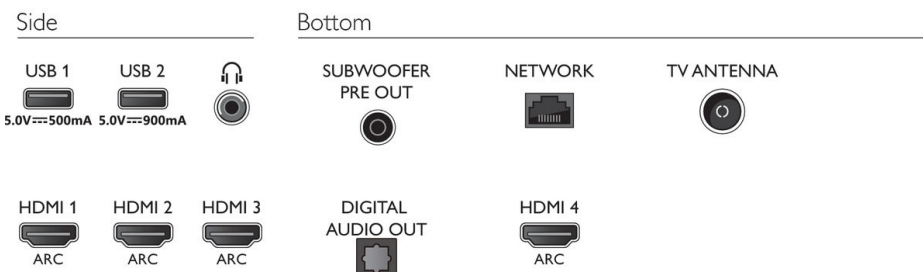

Power

- Mains power: AC 220 - 240 V 50/60Hz
- Standby power consumption: <0.3W
- Ambient temperature: 5 °C to 35 °C
- Power Saving Features: Auto switch-off timer, Light sensor, Picture mute (for radio), Eco mode

Sound

- Audio: Sound by Bowers & Wilkins, 3.1.2 Channel, Output power : 70 Watt (RMS)
- Codec: AC-4, Dolby Atmos, Dolby Digital MS12 V2.3, DTS-HD(M6)
- Speaker configuration: 10W x2, 5W x1, woofer 20W, height 12.5W x2
- Sound Enhancement: 5 Band Equalizer, A.I. Sound, Clear Dialogue, Dolby Atmos, Dolby Bass Enhancement, Dolby Volume Leveler, Night mode,

Auto Volume Leveler, Bass Enhancement

Dimensions

- Box dimensions (W x H x D): 1660.0 x 1088.0 x 174.0 mm
- Set dimensions (W x H x D): 1448.7 x 829.5 x 47.3 mm
- Set dimensions with stand (W x H x D): 1448.7 x 930.8 x 299.4 mm
- Product weight: 27.6 kg
- Product weight (+stand): 34.8 kg
- Weight incl. Packaging: 41.8 kg
- Wall mount compatible: 300 x 300 mm

Accessories

- Included Accessories: Legal and safety brochure, Power cord, Quick start guide (x1), Stand with sound solution, 2 x AAA Batteries, Remote Control

EU Energy card

- Panel technology used: OLED

Connections

Issue date 2022-10-25

Version: 5.0.1

12 NC: 8670 001 74982
EAN: 87 18863 02893 3

© 2022 Koninklijke Philips N.V.
All Rights reserved.

Specifications are subject to change without notice.
Trademarks are the property of Koninklijke Philips N.V.
or their respective owners.

www.philips.com

* EPG and actual visibility (up to 8 days) is country and operator dependent.
* Android App offerings vary per country. For more details please visit your local Google Play Store.
* Philips TV Remote app and related functionalities vary per TV model, operator, and country, as well as smart device model and OS. For more details please visit: www.philips.com/TVRemoteapp.
* Smart TV app offerings vary per TV model and country. For more details please visit: www.philips.com/smarttv.
* Its functionality is subject to ChromeCast built-in apps and smart devices. For more details, please visit ChromeCast built-in product pages.
* Memory size (Flash) : 16G, the actual available disc space may differ (dependant on e.g. (pre-)installed apps, installed operating system, etc.)
* Image depicted on the website are non-contractual pictures. Please always refer to the actual TV that are sold in the retail or stores.