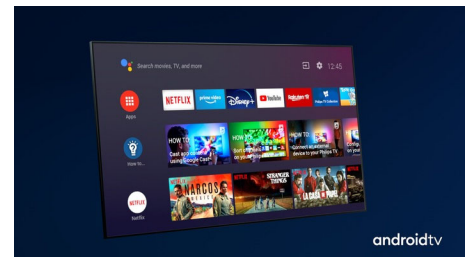

Android TV

Your Philips Android TV gives you the content you want-when you want it. You can customize the home screen to display your favorite apps, making it simple to start streaming the movies and shows you love. Or pick up where you left off.