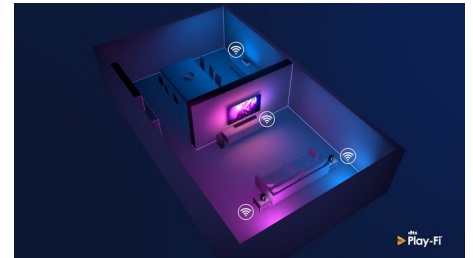

DTS Play-Fi

With DTS Play-Fi on your Philips TV you can connect to compatible speakers in any room. Got wireless speakers in the kitchen? Listen to the movie while you make a snack, or keep up with the sports commentary while you get everyone a drink.