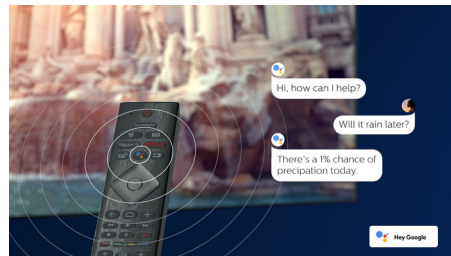

Voice assistant

Control your Philips Android TV with your voice. Want to play a game, watch Netflix, or find content and apps in the Google Play store? Just tell your TV. You can even command all Google Assistant-compatible smart home devices, like dimming the lights and setting the thermostat on movie night. Without leaving the sofa. The days of searching for the TV

remote are over. Now you can use your voice to control your Philips smart TV via Alexa-enabled devices, like Amazon Echo. Turn your TV on, change the channel, switch to your gaming console and more with Alexa.