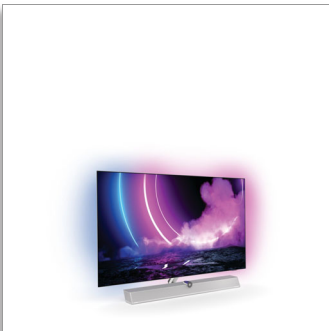

Philips OLED+  
4K UHD Android TV -  
Bowers&Wilkins Sound

Sound by Bowers & Wilkins

4-sided Ambilight TV  
P5 AI dual picture engine  
139 cm (55") Android TV

55OLED936

Superb. From what you see to what you hear.

## OLED+ 4K UHD Android TV

A TV that any sofa would be proud to point at. Be captivated by inky blacks and rich OLED colour, the crystal clarity of Bowers & Wilkins Sound. And Ambilight - filling the room with the excitement of everything you watch - or play.