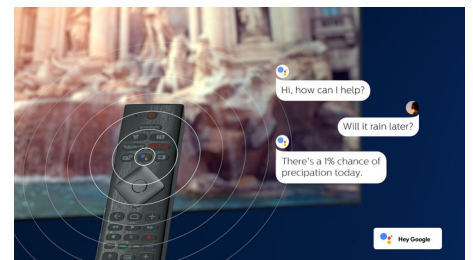

# OLED+

The difference is real.

A Philips 4K UHD OLED+ TV is compatible with all major HDR formats. Whether it's a must-watch series or the latest game, every scene will be full of rich detail. If you're watching or playing in a brightly lit room, your TV automatically adjusts the picture so it still looks amazing.

## AI voice control

Push a button on the remote to talk to the Google Assistant. Control the TV or Google Assistant-compatible smart home devices with your voice. Or ask Alexa to control the TV via Alexa-enabled devices.