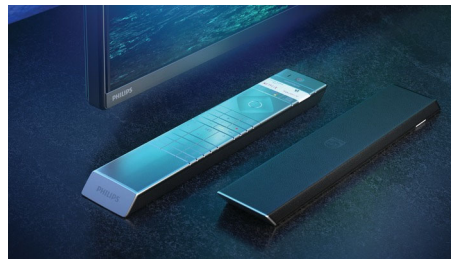

## HDMI 2.1 VRR and low latency

Your Philips OLED+ TV lets you make the most of your next-gen gaming gear. When you switch on your console, your TV automatically enters a special gaming mode—which ensures fast, responsive gameplay and incredibly smooth graphics. Ambilight's gaming mode brings the thrill into the room.

## Premium materials.

Premium materials make all the difference to this OLED+ TV. The micro-mesh speaker grille is topped with Kvadrat's acoustically transparent wool-blend speaker fabric, which allows the sound to flow freely into the room. The backlit remote is finished with soft, responsibly sourced Muirhead leather.