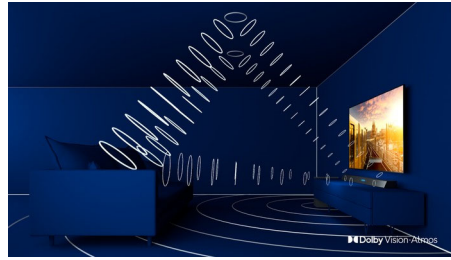

## Dolby Vision and Dolby Atmos.

Support for Dolby's premium sound and video formats means the HDR content you watch and play will look and sound glorious. You'll enjoy a picture that reflects the director's original intentions and experience spacious sound with real clarity and depth. Great for every movie, show, and game.