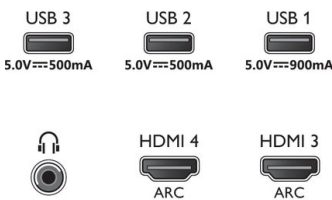

Connections

Side