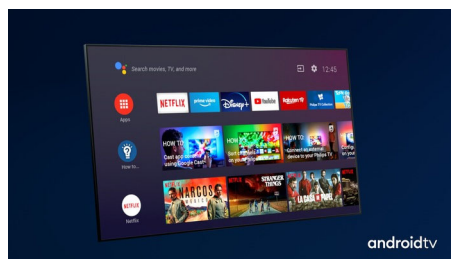

Simply smart. Android TV

Your Philips Android TV gives you the content you want when you want it. You can customize the home screen to display your favorite apps, making it simple to start streaming the movies and shows you love. Or pick up where you left off.