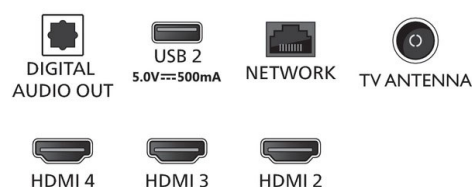

- Memory size (Flash)*: 16GB
- OS: Google TV™

Connections

Side

Down

Issue date 2023-03-18

Version: 2.0.1

12 NC: 8670 001 89178
EAN: 87 18863 03894 9

© 2023 Koninklijke Philips N.V.
All Rights reserved.