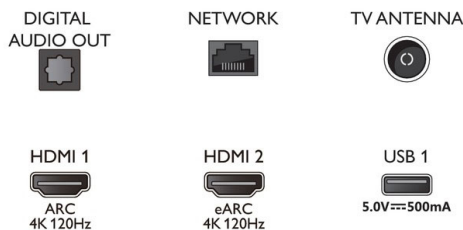

Accessories

- Included Accessories: Legal and safety brochure, Power cord, Quick start guide (x1), Remote Control, Table top stand, 2 x AAA Batteries

Connections

Side

Bottom

Issue date 2022-11-30

Version: 3.0.1