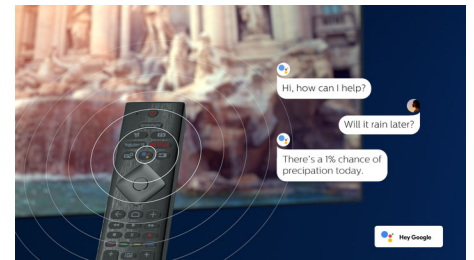

Google Assistant

Control your Philips Android TV with your voice. Want to play a game, watch Netflix, or find content and apps in the Google Play store? Just tell your TV. You can even command all Google Assistant-compatible smart home devices-like dimming the lights and setting the thermostat on movie night. Without leaving the sofa.