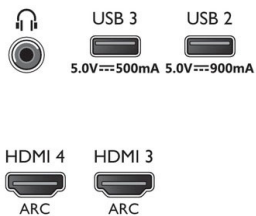

Dimensions

- Box dimensions (W x H x D): 1660.0 x 995 x 170.0 mm
- Product weight: 27.9 kg
- Product weight (+stand): 28.3 kg
- Set dimensions (W x H x D): 1448.7 x 826 x 58.0 mm
- Set dimensions with stand (W x H x D): 1448.7 x 845.9 x 280.0 mm
- Weight incl. Packaging: 34 kg
- Wall mount dimensions: 300 x 300 mm

Accessories

- Included Accessories: Legal and safety brochure, Power cord, Quick start guide (x1), Remote Control, Table top stand, 2 x AAA Batteries

Connections

Side

Bottom

Issue date 2022-11-30

Version: 3.0.1