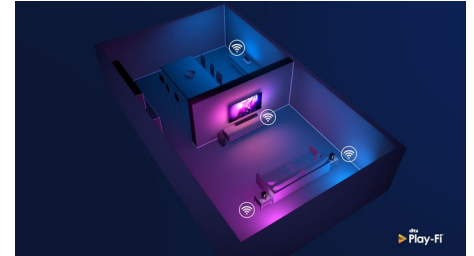

DTS Play-Fi compatible

With DTS Play-Fi on your Philips TV you can connect to compatible speakers in any room. Got wireless speakers in the kitchen? Listen to the movie while you make a snack or keep up with the sports commentary while you get everyone drinks.