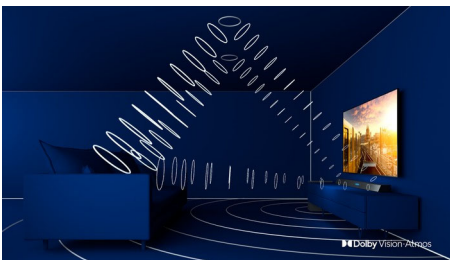

Dolby Vision and Dolby Atmos

Support for Dolby's premium sound and video formats means the HDR content you watch will look-and sound-gloriously real. Whether it's the latest streaming series or a Blu-Ray disc set, you'll enjoy contrast, brightness, and color that reflect the director's original intentions.

And hear spacious sound with clarity, detail, and depth.