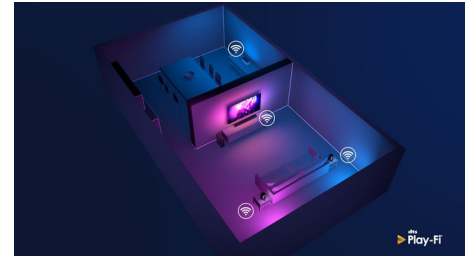

## DTS Play-Fi

With DTS Play-Fi on your Philips TV you can connect to compatible speakers in any room. Got wireless speakers in the kitchen? Listen to the movie while you make a snack, or keep up with the sports commentary while you get everyone a drink.