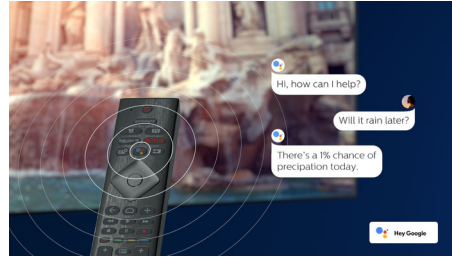

Google Assistant

A Philips Android TV with the Google Assistant lets you control your TV, and more, with your voice. Want to find content and apps, play games, or get answers on screen? Just ask. You can even control Google Assistant-compatible smart home devices.