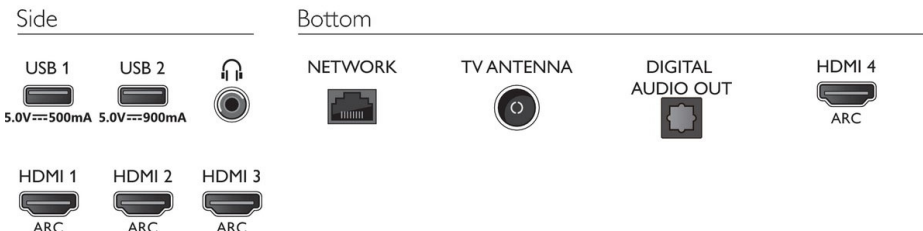

Multimedia Applications

- Video Playback Formats: Containers: AVI, MKV, H264/MPEG-4 AVC, MPEG-1, MPEG-2, MPEG-4, WMV9/VC1, VP9, HEVC (H.265)
- Subtitles Formats Support: .SRT, .SUB, .TXT, .SMI
- Music Playback Formats: AAC, MP3, WAV, WMA (v2 up to v9.2), WMA-PRO (v9 and v10)
- Picture Playback Formats: JPEG, BMP, GIF, PNG, 360 photo, HEIF

Power

- Mains power: AC 220 - 240 V 50/60Hz
- Ambient temperature: 5 °C to 35 °C
- Power Saving Features: Auto switch-off timer, Light sensor, Picture mute (for radio), Eco mode

Sound

- Audio: Output power : 50 Watt (RMS), 2.1 Channel
- Codec: AC-4, Dolby Atmos, Dolby Digital MS12 V2.3, DTS-HD(M6)
- Speaker configuration: 10Wx2 mid-high speaker, 30W sub-woofer
- Sound Enhancement: 5 Band Equalizer, A.I. Sound, Clear Dialogue, Dolby Atmos, Dolby Bass Enhancement, Dolby Volume Leveler, Night mode, Auto Volume Leveler, Bass Enhancement

Dimensions

- Box dimensions (W x H x D): 1660.0 x 1002.0 x 170 mm
- Set dimensions (W x H x D): 1448.7 x 829.5 x 58.0 mm
- Set dimensions with stand (W x H x D): 1448.7 x 846.1 x 280 mm
- Product weight: 27.9 kg
- Product weight (+stand): 28.4 kg
- Weight incl. Packaging: 38 kg
- Wall mount compatible: 300 x 300 mm

Accessories

- Included Accessories: Legal and safety brochure, Power cord, Quick start guide (x1), Remote Control, Table top stand
- Included batteries: 2 x AAA Batteries

Connections

Issue date 2022-10-25

Version: 5.1.1

12 NC: 8670 001 73743
EAN: 87 18863 02763 9

© 2022 Koninklijke Philips N.V.
All Rights reserved.

Specifications are subject to change without notice.
Trademarks are the property of Koninklijke Philips N.V.
or their respective owners.

www.philips.com

* Memory size (Flash) : 16G, the actual available disc space may differ (dependent on e.g. (pre-)installed apps, installed operating system, etc.)

* EPG and actual visibility (up to 8 days) is country and operator dependent.

* Android App offerings vary per country. For more details please visit your local Google Play Store.

* The TV supports DVB reception for 'Free to air' broadcast. Specific DVB operators may not be supported. An up to date list can be found in the FAQ section of the Philips support website. For some operators Conditional Access and subscription are required. Contact your operator for more information.

* Philips TV Remote app and related functionalities vary per TV model, operator, and country, as well as smart device model and OS. For more details please visit: www.philips.com/TVRemoteapp.

* Smart TV app offerings vary per TV model and country. For more details please visit: www.philips.com/smarttv.

* Image depicted on the website are non-contractual pictures. Please always refer to the actual TV that are sold in the retail or stores.