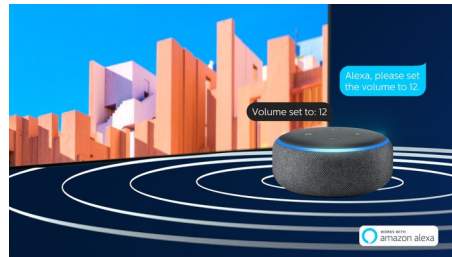

Works with Alexa

The days of searching for the TV remote are over. Now you can use your voice to control your Philips smart TV via Alexa-enabled devices, like Amazon Echo. Turn your TV on, change the channel, switch to your gaming console and more with Alexa.