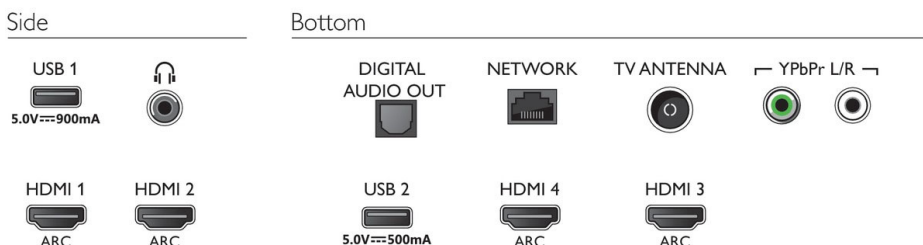

Multimedia Applications

- Video Playback Formats: Containers: AVI, MKV, H264/MPEG-4 AVC, MPEG-1, MPEG-2, MPEG-4, WMV9/VC1, VP9, HEVC (H.265)
- Subtitles Formats Support: .SRT, .SUB, .TXT, .SMI
- Music Playback Formats: AAC, MP3, WAV, WMA (v2 up to v9.2), WMA-PRO (v9 and v10)
- Picture Playback Formats: JPEG, BMP, GIF, PNG, 360 photo, HEIF

Power

- Mains power: AC 220 - 240 V 50/60Hz
- Ambient temperature: 5 °C to 35 °C
- Power Saving Features: Auto switch-off timer, Light sensor, Picture mute (for radio)

Sound

- Output power (RMS): 20W
- Sound Enhancement: Clear Sound, Smart Sound, Auto Volume Leveler, Dolby Atmos
- Speaker configuration: 2x10W full range speaker

Dimensions

- Box dimensions (W x H x D): 1600.0 x 995.0 x 174.0 mm
- Set dimensions (W x H x D): 1462 x 851 x 88.9 mm
- Set dimensions with stand (W x H x D): 1462 x 868.7 x 274 mm
- Product weight: 23.9 kg
- Product weight (+stand): 24.3 kg

- Weight incl. Packaging: 31.9 kg
- Wall mount compatible: 400 x 200 mm

Accessories

- Included accessories: Remote Control, Quick start guide, Legal and safety brochure, Power cord, Mini-jack to L/R cable, Mini-jack to YPbPr cable, Table top stand
- Included batteries: 2 x AAA Batteries

Smart TV

- SmartTV apps*: Netflix

Connections

Issue date 2022-10-25

Version: 9.0.1

12 NC: 8670 001 61609
EAN: 87 18863 02118 7

© 2022 Koninklijke Philips N.V.
All Rights reserved.

Specifications are subject to change without notice.
Trademarks are the property of Koninklijke Philips N.V.
or their respective owners.

www.philips.com

* EPG and actual visibility (up to 8 days) is country and operator dependent.
* Android App offerings vary per country. For more details please visit your local Google Play Store.
* The TV supports DVB reception for 'Free to air' broadcast. Specific DVB operators may not be supported. An up to date list can be found in the FAQ section of the Philips support website. For some operators Conditional Access and subscription are required. Contact your operator for more information.
* Philips TV Remote app and related functionalities vary per TV model, operator, and country, as well as smart device model and OS. For more details please visit: www.philips.com/TVRemoteapp.
* Smart TV app offerings vary per TV model and country. For more details please visit: www.philips.com/smarttv.
* Please note that your Amazon apps may not always be available in your country. (Currently Amazon apps works only in UK, Germany, Austria)
* Its functionality is subject to ChromeCast built-in apps and smart devices. For more details, please visit ChromeCast built-in product pages.