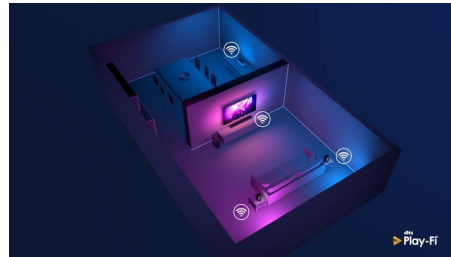

DTS Play-Fi compatible

With DTS Play-Fi on your Philips TV you can connect to compatible speakers in any room. Got wireless speakers in the kitchen? Listen to the movie while you make a snack, or keep up with the sports commentary while you get everyone drinks.