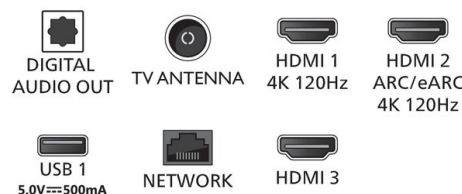

Connections

Side

Down

Issue date 2023-03-09

Version: 4.0.1

12 NC: 8670 001 89291
EAN: 87 18863 03947 2

© 2023 Koninklijke Philips N.V.
All Rights reserved.

Specifications are subject to change without notice.
Trademarks are the property of Koninklijke Philips N.V. or their respective owners.

www.philips.com

* EPG and actual visibility (up to 8 days) is country and operator dependent.
* Android App offerings vary per country. For more details please visit your local Google Play Store.
* Philips TV Remote app and related functionalities vary per TV model, operator, and country, as well as smart device model and OS. For more details please visit: www.philips.com/TVRemoteapp.
* Amazon, Alexa and all related logos are trademarks of Amazon.com, Inc. or its affiliates. Amazon Alexa is available in selected languages and countries.
* Amazon Prime is available in selected languages and countries.
* Disney+ subscription required. Subject to terms at <https://www.disneyplus.com> (c) 2020 Disney and its related entities. Disney+ is available in selected languages and countries.
* Google Assistant is available on Philips Android TVs running on Android O (8) or higher OS version. Google Assistant is available in selected languages and countries.
* Netflix subscription required. Subject to terms at <https://www.netflix.com>
* Image depicted on the website are non-contractual pictures. Please always refer to the actual TV that are sold in the retail or stores.
* Memory size (Flash) : 32G, the actual available disc space may differ (dependent on e.g. (pre-)installed apps, installed operating system, etc.)
* Google TV is the name of this device's software experience and a trademark of Google LLC.
* Google TV is the name of this device's software experience and a trademark of Google LLC. YouTube, Ok Google and other marks are trademarks of Google LLC.