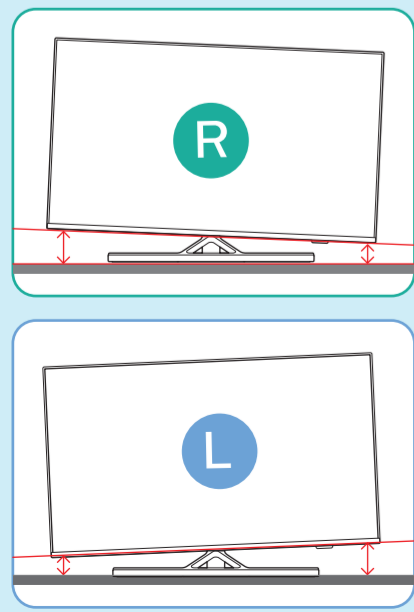

Register your product and get support at www.philips.com/TVsupport

TV software upgrade for Smart TV- (From Internet)

RC Instructions

1