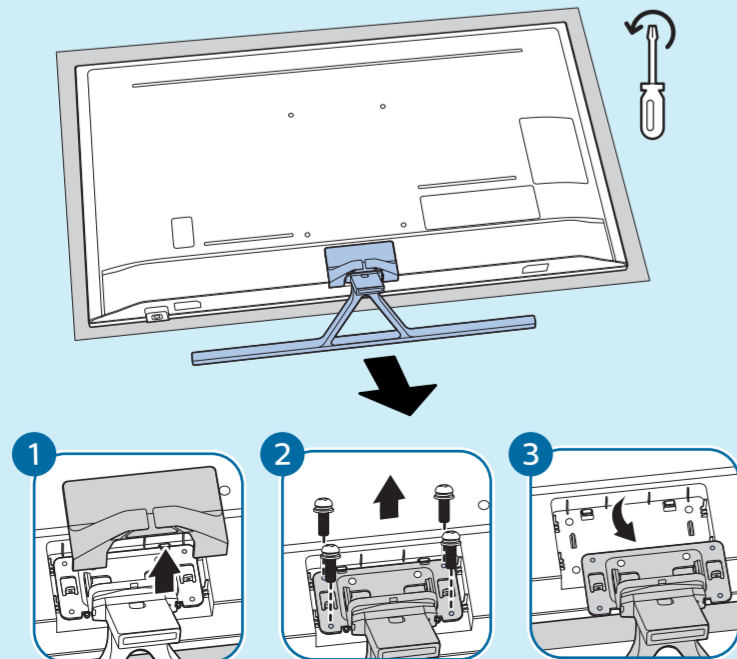

Register your product and get support at www.philips.com/TVsupport

TV software upgrade for Smart TV- (From Internet)

RC Instructions

1