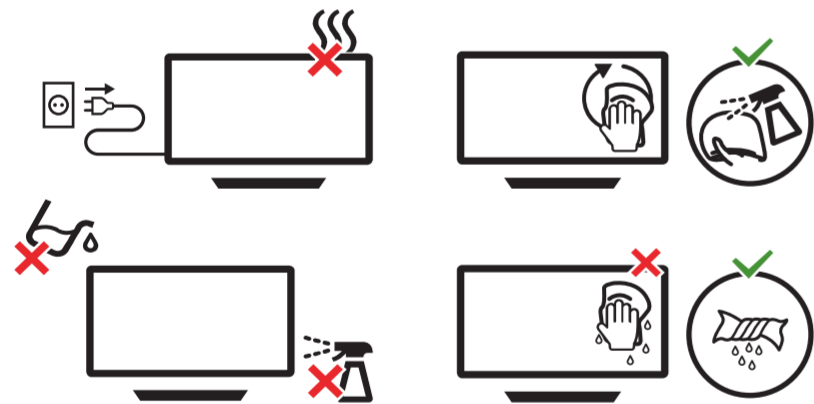

B

VESA (x, y)

1

2

58" 200x300mm M6 (L: 10mm-16mm) 146 cm

English Read the safety instructions.
Türkçe Güvenlik talimatlarını okuyun.

Register your product and get support at www.philips.com/TVsupport

TV software upgrade for Smart TV- (From Internet)

RC Instructions

1

2

3

4