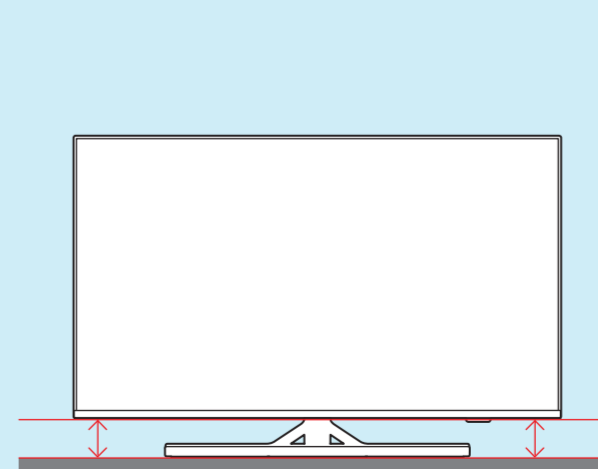

B

VESA (x, y)

1

2

58" 200x300mm M6 (L: 10mm-16mm) 146 cm

English Read the safety instructions.
Türkçe Güvenlik talimatlarını okuyun.

Register your product and get support at www.philips.com/TVsupport

TV software upgrade for Smart TV- (From Internet)

RC Instructions

1

2

3

4