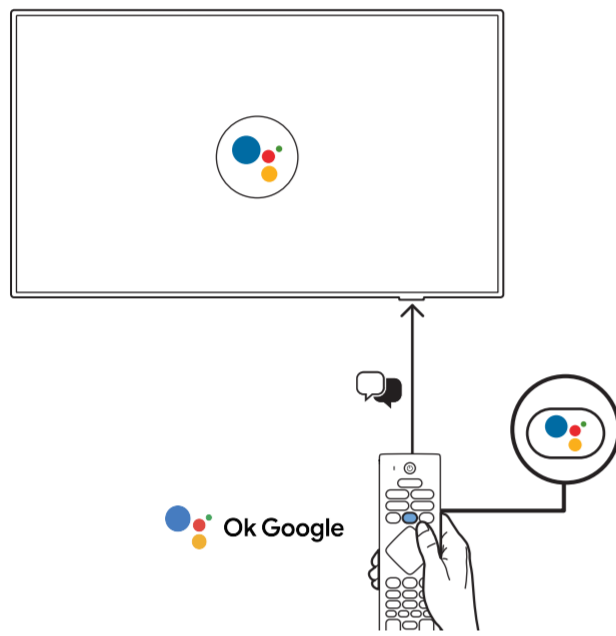

B

VESA (x, y)

1

2

58" 200x300mm M6 (L: 10mm-16mm) 146 cm

English Read the safety instructions.
Türkçe Güvenlik talimatlarını okuyun.

Register your product and get support at www.philips.com/TVsupport

TV software upgrade for Smart TV- (From Internet)

RC Instructions

1

2

3

4