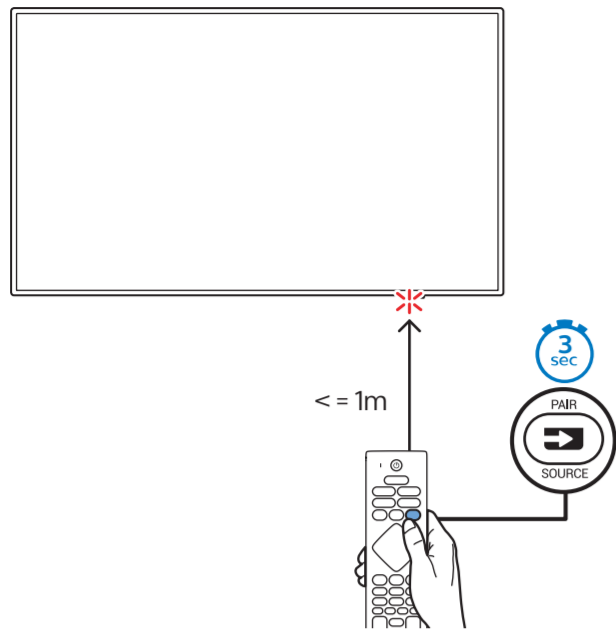

B

VESA (x, y)

1

2

58" 200x300mm M6 (L: 10mm-16mm) 146 cm

English Read the safety instructions.
Türkçe Güvenlik talimatlarını okuyun.

Register your product and get support at www.philips.com/TVsupport

TV software upgrade for Smart TV- (From Internet)

RC Instructions

1

2

3

4