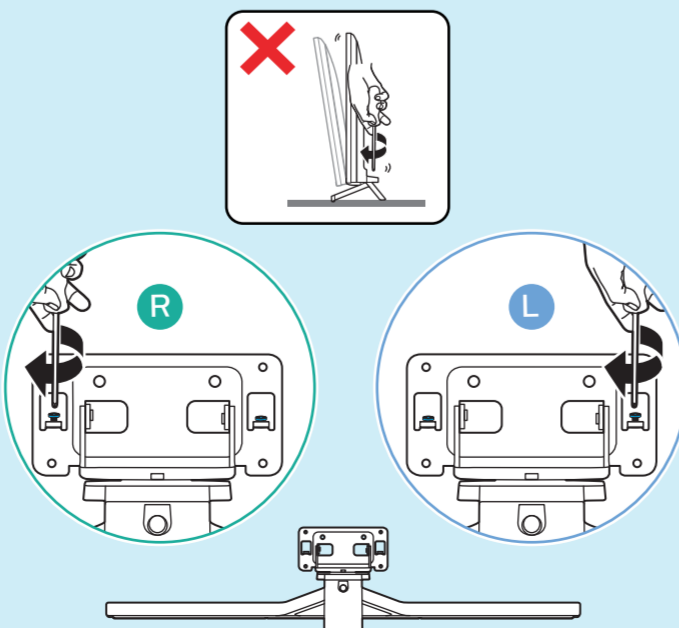

B

VESA (x, y)

1

2

58" 200x300mm M6 (L: 10mm-16mm) 146 cm

English Read the safety instructions.
Türkçe Güvenlik talimatlarını okuyun.

Register your product and get support at www.philips.com/TVsupport

TV software upgrade for Smart TV- (From Internet)

RC Instructions

1

2

3

4