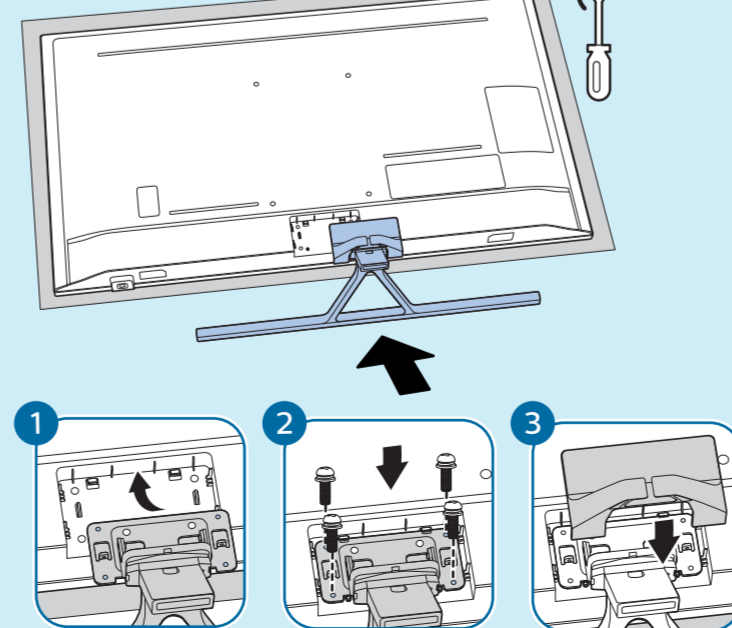

B

VESA (x, y)

1

2

58" 200x300mm M6 (L: 10mm-16mm) 146 cm

English Read the safety instructions.
Türkçe Güvenlik talimatlarını okuyun.

Register your product and get support at www.philips.com/TVsupport

TV software upgrade for Smart TV- (From Internet)

RC Instructions

1

2

3

4