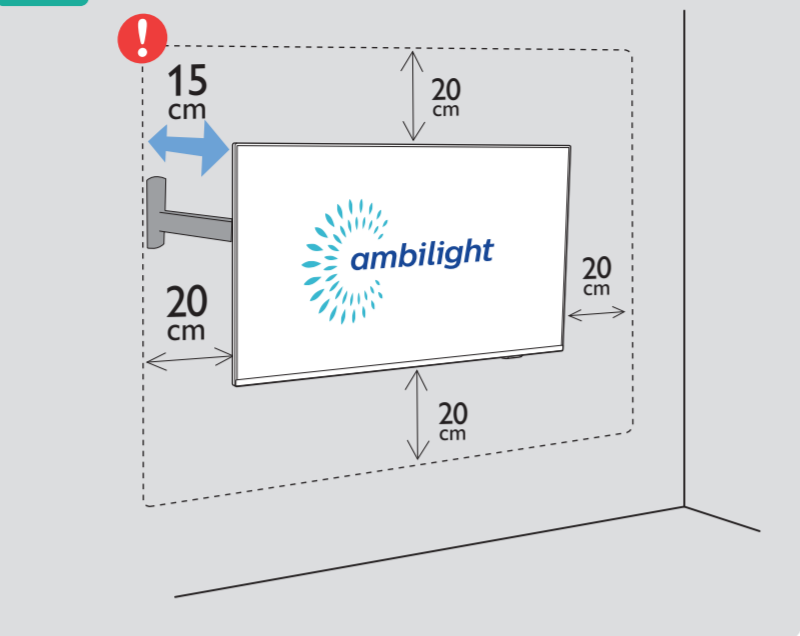

B

VESA (x, y)

1

2

58" 200x300mm M6 (L: 10mm-16mm) 146 cm

English Read the safety instructions.
Türkçe Güvenlik talimatlarını okuyun.

Register your product and get support at www.philips.com/TVsupport

TV software upgrade for Smart TV- (From Internet)

RC Instructions

1

2

3

4