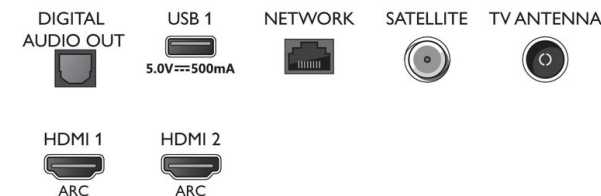

Design

- Colors of TV: Plastic bezel light silver
- Stand design: Light silver groove stand

Connections

Side

Bottom

Issue date 2022-10-25

Version: 10.2.1

12 NC: 8670 001 65818
EAN: 87 18863 02342 6