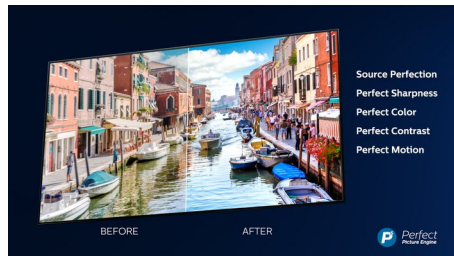

P5 Perfect Picture Engine

The Philips P5 Perfect Picture Engine delivers an image as brilliant as the content you love. Details have noticeably more depth. Colours are vivid, while skin tones look natural. Contrast is so crisp you'll feel every detail. And motion is so smooth that you'll never lose sight of the ball, no matter how fast the play.