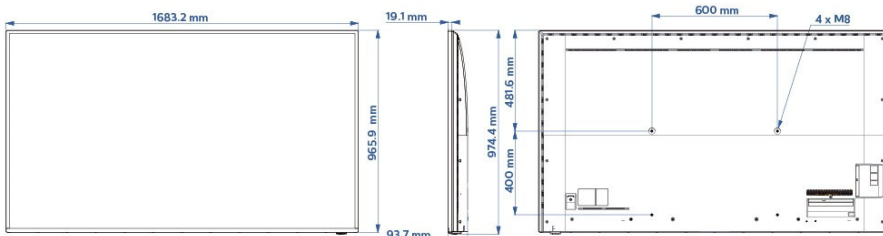

Professional TV Features

- Professional Mode: Switch-ON Settings Control, Installation Menu Lock, Menu Lock, Volume Limitation
- Control: CMND IP Remote Management, JEDI Android API Control, JAPIT HTML5 Control, AppControl
- Convenience: Google Assistant*, Google Account Login, >40 Supported Menu Languages, Weather Forecast
- Safety: Double Isolation Class II, Flame Retardant

Multimedia

- Video playback supported: Formats: H.264/MPEG4 AVC, MPEG1, MPEG2, MPEG4, WMV9/VC1, HEVC, Containers: AVI, MKV, VP9
- Subtitle formats supported: SRT, SMI, TXT
- Music formats supported: MP3, AAC, WAV, WMA (v2 up to v9.2), WMA-PRO (v9 and v10)
- Picture formats supported: JPG, PNG, BMP, GIF

Supported Display Resolution

- HDMI 1/2: Up to 3840 x 2160p @60 Hz
- HDMI 3: Up to 3840 x 2160p @30 Hz
- Tuner: Others: up to 1920 x 1080p@60 Hz, T2 HEVC: up to 3840 x 2160@60 Hz
- USB, LAN: HEVC: up to 3840 x 2160@60 Hz, Others: up to 1920 x 1080p@60 Hz

Accessories

- Included: Remote Control 22AV1905A/12, 2 x AAA batteries, Power Cord, RJ48 to DB9 adapter
- Optional: Voice RC 22AV2025B/00, Digit RC 22AV2005B/00, Setup RC 22AV9574A/12

Issue date 2022-12-29

Version: 7.0.1

12 NC: 8670 001 66845
EAN: 87 18863 02396 9

© 2022 Koninklijke Philips N.V.
All Rights reserved.

Specifications are subject to change without notice.
Trademarks are the property of Koninklijke Philips N.V.
or their respective owners.

www.philips.com

- Availability of Google Assistant is dependent on Country and Language settings. To use Google Assistant, an optional remote control with voice function must be used.
- Availability of features will depend on implementation chosen by integrator.
- Philips does not guarantee the availability or continuity of correct functioning of apps.
- Actual free memory may be less due to device pre-configuration
- Typical on-mode power consumption measured according to IEC62087 Ed 2. The actual energy consumption will depend on how the TV is used.
- This television contains lead only in certain parts or components where no technology alternatives exist in accordance with existing exemption clauses under the RoHS Directive.
- Android, Google Play and Chromecast are trademarks of Google LLC