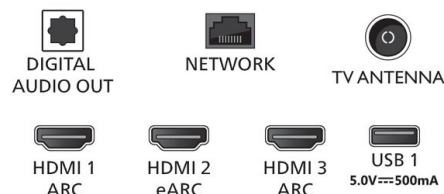

Dimensions

- Box dimensions (W x H x D): 1757 x 1025 x 174 mm
- Set dimensions (W x H x D): 1572.4 x 877 x 85 mm
- Set dimensions with stand (W x H x D): 1572.4 x 950 x 361 mm
- Product weight: 27 kg
- Product weight (+stand): 27.7 kg

- Weight incl. Packaging: 37 kg
- Wall mount dimensions: 300 x 300 mm

Accessories

- Included accessories: Quick start guide, Legal and safety brochure, Power cord, Table top stand, Remote Control, 2 x AAA Batteries

Connections

Side

Down

Issue date 2022-11-27

Version: 7.1.1

12 NC: 8670 001 85752
EAN: 87 18863 03624 2

© 2022 Koninklijke Philips N.V.
All Rights reserved.

Specifications are subject to change without notice.
Trademarks are the property of Koninklijke Philips N.V.
or their respective owners.