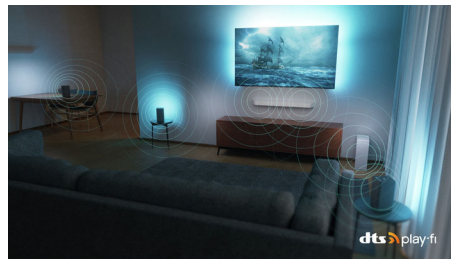

OLED Ambilight TV

Detail and depth. OLED Ambilight TV.

Dolby Vision and Dolby Atmos

With Dolby Vision and Dolby Atmos on board, your films, shows, and games look and sound incredible. See the picture the director wanted you to see-no more disappointing scenes that are too dark to make out! Hear every word clearly. Experience sound effects like they're really happening around you.

DTS Play-Fi

You get great, clear TV sound right out of the box. If you want more, Philips Wireless Home System with DTS Play-Fi lets you connect to compatible soundbars and wireless speakers

around your home in seconds. You can even create a home theatre surround-sound system using your TV as a central speaker.