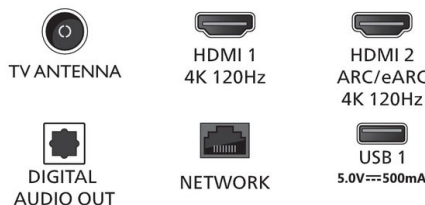

Dimensions

- Box dimensions (W x H x D): 1660.0 x 995.0 x 170.0 mm
- Set dimensions (W x H x D): 1449.0 x 830.0 x 58.0 mm
- Set dimensions with stand (W x H x D): 1449.0 x 847.0 x 279.0 mm
- Distance between 2 stands: 795.0 mm
- Product weight: 23.7 kg
- Product weight (+stand): 24.3 kg
- Weight incl. Packaging: 31.0 kg
- Wall mount dimensions: 300 x 300 mm

Accessories

- Included accessories: Remote Control, 2 x AAA Batteries, Table top stand, Power cord, Quick start guide, Legal and safety brochure

Connections

Side

Down

Issue date 2023-03-02

Version: 1.0.1

12 NC: 8670 001 89343
EAN: 87 18863 03969 4