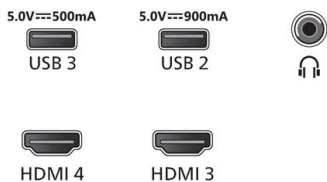

Dimensions

- Box dimensions (W x H x D): 1660.0 x 995.0 x 170.0 mm
- Set dimensions (W x H x D): 1449.0 x 830.0 x 58.0 mm
- Set dimensions with stand (W x H x D): 1449.0 x 847.0 x 279.0 mm
- Distance between 2 stands: 795.0 mm
- Product weight: 23.7 kg
- Product weight (+stand): 24.3 kg
- Weight incl. Packaging: 31.0 kg
- Wall mount dimensions: 300 x 300 mm

Accessories

- Included accessories: Remote Control, 2 x AAA Batteries, Table top stand, Power cord, Quick start guide, Legal and safety brochure

Connections

Side

Down

Issue date 2023-03-02

Version: 1.0.1

12 NC: 8670 001 89343
EAN: 87 18863 03969 4