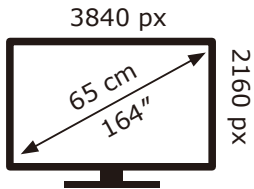

ENERG

PHILIPS

65PUS7608/12

85 kWh/1000h

ABCDEF**G**

165 kWh/1000h

2019/2013

ENERG