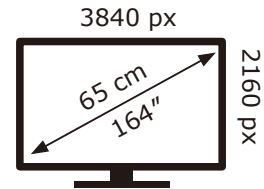

PHILIPS

65PUS7608/12

85 kWh/1000h

ABCDEF**G**

165 kWh/1000h

2019/2013