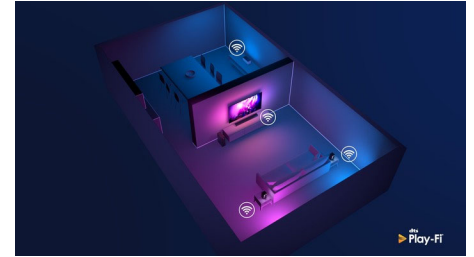

## DTS Play-Fi

With DTS Play-Fi on your Philips TV you can connect to compatible speakers in any room. Got wireless speakers in the kitchen? Listen to the movie while you make a snack, or keep up with the sports commentary while you get everyone a drink.