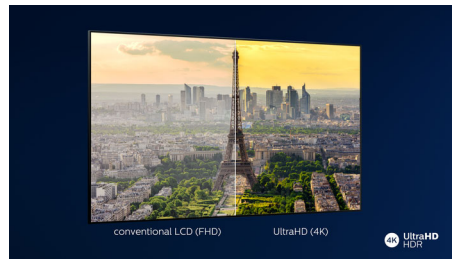

The Philips P5 engine delivers a picture as brilliant as the content you love. Details have noticeably more depth. Colors are vivid, while skin tones look natural. Contrast is so crisp you'll feel every detail. Motion is perfectly smooth.

Dolby Vision and Dolby Atmos

Support for Dolby's premium sound and video formats means the HDR content you watch will look-and sound-gloriously real. Whether it's the latest streaming series or a Blu-Ray disc set, you'll enjoy contrast, brightness, and color that reflect the director's original intentions. And hear spacious sound with clarity, detail, and depth.

TV Content

Go beyond traditional TV programming with Google Play Store and Philips App Gallery. Experience endless movies, TV, music, apps and games online. More to love.

Android TV

Make your Philips Android TV your own. If it's all about Amazon and YouTube this week, and Netflix next week-no problem. A clear,

intuitive interface lets you put the content you love front and center. Easily pick up where you left off in the latest series, or check out the new movie releases.

Google Assistant

Control your Philips Android TV with your voice. Want to play a game, watch Netflix, or find content and apps in the Google Play store? Just tell your TV. You can even command all Google Assistant-compatible smart home devices-like dimming the lights and setting the thermostat on movie night. Without leaving the sofa.

4K UHD

Bright 4K LED TV. Vibrant HDR picture. Smooth motion. A Philips 4K UHD TV brings content to life with rich colors and crisp contrast. Images have more depth, and motion

is smooth. Movies, shows, games, and more look great no matter the source.