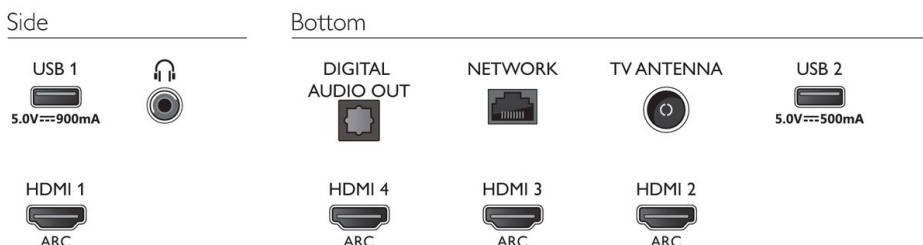

Multimedia Applications

- Video Playback Formats: Containers: AVI, MKV, H264/MPEG-4 AVC, MPEG-1, MPEG-2, MPEG-4, WMV9/VC1, VP9, HEVC (H.265)
- Subtitles Formats Support: .SRT, .SUB, .TXT, .SMI
- Music Playback Formats: AAC, MP3, WAV, WMA (v2 up to v9.2), WMA-PRO (v9 and v10)
- Picture Playback Formats: JPEG, BMP, GIF, PNG, 360 photo, HEIF

Power

- Mains power: AC 220 - 240 V 50/60Hz
- Ambient temperature: 5 °C to 35 °C
- Power Saving Features: Auto switch-off timer, Light sensor, Picture mute (for radio)

Sound

- Output power (RMS): 16W
- Sound Enhancement: Clear Sound, Smart Sound, Auto Volume Leveler, Dolby Atmos
- Speaker configuration: 2x8W full range speaker

Dimensions

- Box dimensions (W x H x D): 1600.0 x 995.0 x 174.0 mm
- Set dimensions (W x H x D): 1446.3 x 843.7 x 78.6 mm
- Set dimensions with stand (W x H x D): 1446.3 x 908 x 287 mm
- Product weight: 18 kg
- Product weight (+stand): 18.4 kg
- Weight incl. Packaging: 25.1 kg
- Wall mount compatible: 300 x 300 mm

Accessories

- Included accessories: Remote Control, Quick start guide, Legal and safety brochure, Power cord,

- Table top stand
- Included batteries: 2 x AAA Batteries

Smart TV

- SmartTV apps*: Netflix

Connections

Issue date 2022-10-25
Version: 7.1.1
12 NC: 8670 001 70295
EAN: 87 18863 02571 0

© 2022 Koninklijke Philips N.V.
All Rights reserved.
Specifications are subject to change without notice.
Trademarks are the property of Koninklijke Philips N.V.
or their respective owners.
www.philips.com

* EPG and actual visibility (up to 8 days) is country and operator dependent.
* Android App offerings vary per country. For more details please visit your local Google Play Store.
* The TV supports DVB reception for 'Free to air' broadcast. Specific DVB operators may not be supported. An up to date list can be found in the FAQ section of the Philips support website. For some operators Conditional Access and subscription are required. Contact your operator for more information.
* Philips TV Remote app and related functionalities vary per TV model, operator, and country, as well as smart device model and OS. For more details please visit: www.philips.com/TVRemoteapp.
* Smart TV app offerings vary per TV model and country. For more details please visit: www.philips.com/smarttv.
* Please note that your Amazon Apps may not always be available in your country. (Currently Amazon apps works only in UK, Germany, Austria)
* Its functionality is subject to ChromeCast built-in apps and smart devices. For more details, please visit ChromeCast built-in product pages.
* Image depicted on the website are non-contractual pictures. Please always refer to the actual TV that are sold in the retail or stores.