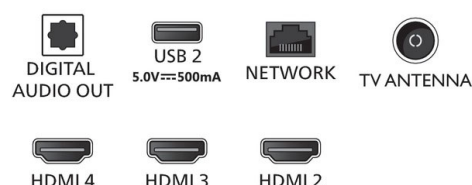

- Memory size (Flash)*: 16GB
- OS: Google TV™

Dimensions

- Box dimensions (W x H x D): 1757 x 1025 x 174 mm
- Set dimensions (W x H x D): 1572.0 x 877 x 85 mm

- Set dimensions with stand (W x H x D): 1572.0 x 948.0 x 350 mm
- Product weight: 23 kg
- Product weight (+stand): 24 kg
- Weight incl. Packaging: 31 kg
- Wall mount dimensions: 300 x 300 mm

Connections

Side

Down

Issue date 2023-03-18

Version: 3.0.1

12 NC: 8670 001 89336
EAN: 87 18863 03963 2

© 2023 Koninklijke Philips N.V.
All Rights reserved.

Specifications are subject to change without notice.
Trademarks are the property of Koninklijke Philips N.V.
or their respective owners.