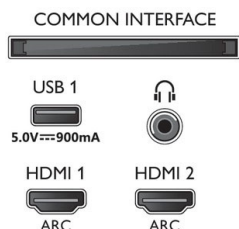

Connections

Side