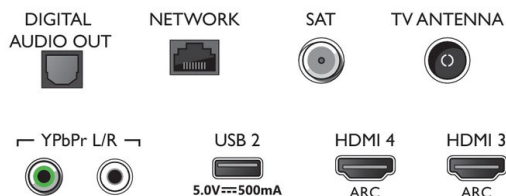

Bottom

Issue date 2022-10-25

Version: 5.0.1

12 NC: 8670 001 57787
EAN: 87 18863 01915 3

© 2022 Koninklijke Philips N.V.
All Rights reserved.

Specifications are subject to change without notice.
Trademarks are the property of Koninklijke Philips N.V.
or their respective owners.

www.philips.com

* EPG and actual visibility (up to 8 days) is country and operator dependent.
* Android App offerings vary per country. For more details please visit your local Google Play Store.
* Energy consumption in kWh per year, based on the power consumption of the television operating 4 hours per day for 365 days. The actual energy consumption will depend on how the television is used.
* The TV supports DVB reception for 'Free to air' broadcast. Specific DVB operators may not be supported. An up to date list can be found in the FAQ section of the Philips support website. For some operators Conditional Access and subscription are required. Contact your operator for more information.
* Philips TV Remote app and related functionalities vary per TV model, operator, and country, as well as smart device model and OS. For more details please visit: www.philips.com/TVRemoteapp.
* Smart TV app offerings vary per TV model and country. For more details please visit: www.philips.com/smarttv.
* USB recording for digital channels only, recordings may be limited by broadcast copy protection (CI+). Country and channel restrictions may apply.
* Please note that your Amazon Apps may not always be available in your country. (Currently Amazon apps works only in UK, Germany, Austria)
* This television contains lead only in certain parts or components where no technology alternatives exist in accordance with existing exemption clauses under the RoHS Directive.
* Its functionality is subject to ChromeCast built-in apps and smart devices. For more details, please visit ChromeCast built-in product pages.