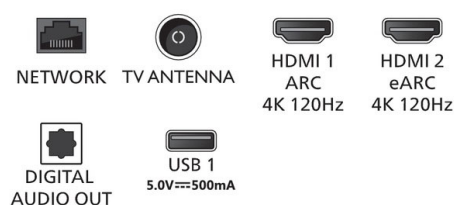

Accessories

- Included accessories: Legal and safety brochure, Power cord, Quick start guide, Remote Control, Table top stand, 2 x AAA Batteries

Connections

Side

Down

Issue date 2022-10-25

Version: 5.0.1

12 NC: 8670 001 85238
EAN: 87 18863 03595 5