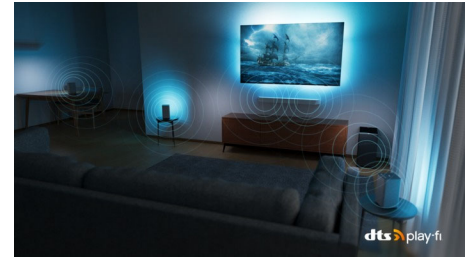

DTS Play-Fi compatible

Philips Wireless Home System powered by DTS Play-Fi lets you connect to compatible soundbars and wireless speakers around your home in seconds. Listen to movies in the kitchen. Play music anywhere. You can even create a home-theater surround-sound system using your Philips TV as a central speaker.