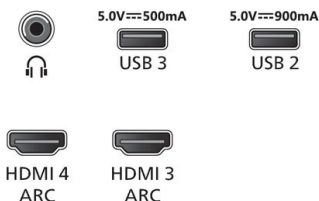

Dimensions

- Box dimensions (W x H x D): 1600 x 995 x 170 mm
- Set dimensions (W x H x D): 1451.0 x 835.4 x 87 mm
- Set dimensions with stand (W x H x D): 1451.0 x 856.0 x 285.0 mm
- Product weight: 29.0 kg
- Product weight (+stand): 29.5 kg
- Weight incl. Packaging: 34.8 kg
- Wall mount dimensions: 400 x 200 mm

Accessories

- Included accessories: Legal and safety brochure, Power cord, Quick start guide, Remote Control, Table top stand, 2 x AAA Batteries

Connections

Side

Down

Issue date 2022-10-25

Version: 5.0.1

12 NC: 8670 001 85238
EAN: 87 18863 03595 5