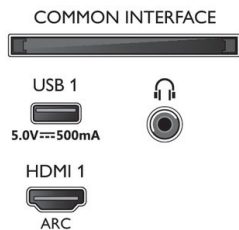

Connections

Side