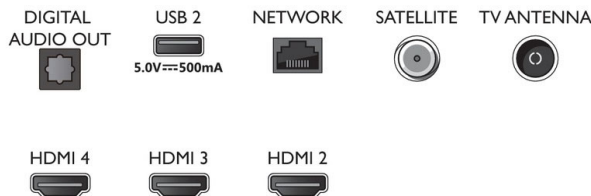

4K UHD Android TV

3-sided Ambilight TV Major HDR formats supported, Dolby Vision and Dolby Atmos, 164 cm (65") Android TV

Specifications

Ambilight

- Ambilight Features: Built in Ambilight, Game Mode, Lounge mode, Wall colour adaptive
- Ambilight Version: 3-sided

Picture/Display

- Diagonal screen size: 65 inch / 164 cm
- Display: 4K Ultra HD LED
- Panel resolution: 3840x2160
- Aspect ratio: 16:9
- Picture enhancement: Ultra Resolution, Dolby Vision, HLG (Hybrid Log Gamma), HDR10+ compatible
- Picture engine: Pixel Precise Ultra HD

Supported Display Resolution

- Computer inputs on all HDMI: up to 4K UHD 3840x2160 @60Hz, HDR supported, HDR10/HLG
- Video inputs on all HDMI: up to 4K UHD 3840x2160@60Hz, HDR supported, HDR10/HLG (Hybrid Log Gamma), HDR10+/Dolby Vision

Android TV

- Memory size(Flash): 8GB
- OS: Android TV™ 10 (Q)
- Pre-installed apps: Amazon Prime Video, BBC iplayer, Disney+, Netflix, YouTube

Smart TV Features

- User Interaction: Screen mirroring
- Interactive TV: HbbTV
- SmartTV apps*: Online video stores, TV on demand, Youtube, Netflix TV
- Firmware upgradeable: Firmware auto upgrade wizard, Firmware upgradeable via USB, Online firmware upgrade, App upgrade in background
- Screen Format Adjustments: Advance - Shift, Basic - Fill Screen, Fit to screen, Zoom, stretch, Wide screen
- Ease of Use: One-stop smart menu button, Onscreen usermanual
- Voice assistant*: Google Assistant ready*

Processing

- Processing Power: Quad Core

Tuner/Reception/Transmission

- Digital TV: DVB-T/T2/T2-HD/C/S/S2
- MPEG Support: MPEG2, MPEG4

- Video Playback: PAL, SECAM
- TV Program guide*: 8 day Electronic Program Guide
- Signal strength indication
- Teletext: 1000 page Hypertext
- HEVC support

Connectivity