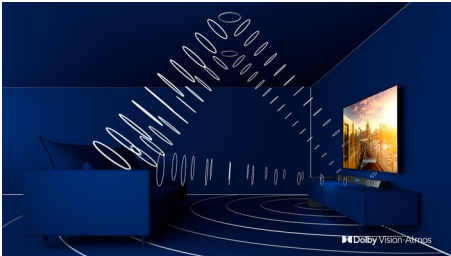

3-sided Ambilight TV Major HDR formats supported, Dolby Vision and Dolby Atmos, 164 cm (65") Android TV

Highlights

3-sided Ambilight

With Philips Ambilight every moment feels closer. Intelligent LEDs around the edge of the TV respond to the on-screen action and emit an immersive glow that's simply captivating. Experience it once and wonder how you enjoyed TV without it.

Dolby Vision + Dolby Atmos

Support for Dolby's premium sound and video formats means the HDR content you watch will look-and sound-glorious. You'll enjoy a picture that reflects the director's original