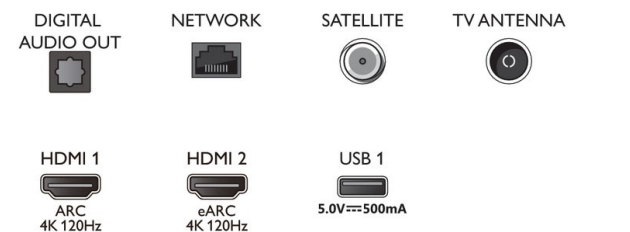

Accessories

- Included Accessories: Legal and safety brochure, Power cord, Quick start guide (x1), Remote Control, Table top stand
- Included batteries: 2 x AAA Batteries

Design

- Colors of TV: Metal bezel frame
- Stand design: Metal dark chrome facet sticks

Connections

Side

Bottom

Issue date 2022-10-25

Version: 9.1.1

12 NC: 8670 001 75001
EAN: 87 18863 02897 1

© 2022 Koninklijke Philips N.V.
All Rights reserved.

Specifications are subject to change without notice.
Trademarks are the property of Koninklijke Philips N.V.
or their respective owners.