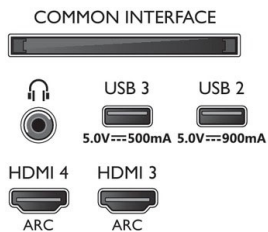

Volume Leveler, Night mode, A.I. EQ, DTS Play-Fi, Mimi Sound Personalization

Dimensions

- Wall mount compatible: 300 x 300 mm
- Box dimensions (W x H x D): 1400.0 x 860.0 x 160.0 mm
- Product weight: 19.0 kg
- Product weight (+stand): 19.4 kg
- Set dimensions (W x H x D): 1227.8 x 705.6 x 58.0 mm
- Set dimensions with stand (W x H x D): 1227.8 x 722.4 x 230.0 mm
- Stand dimensions (W x H x D): 797.5 x 19.0 x 230.0 mm
- Weight incl. Packaging: 27.9 kg

Accessories

- Included Accessories: Legal and safety brochure, Power cord, Quick start guide (x1), Remote Control, Table top stand
- Included batteries: 2 x AAA Batteries

Design

- Colors of TV: Metal bezel frame
- Stand design: Metal dark chrome facet sticks

Connections

Side

Bottom

Issue date 2022-10-25

Version: 9.1.1

12 NC: 8670 001 75001
EAN: 87 18863 02897 1

© 2022 Koninklijke Philips N.V.
All Rights reserved.

Specifications are subject to change without notice.
Trademarks are the property of Koninklijke Philips N.V.
or their respective owners.