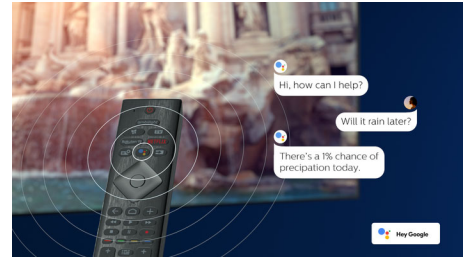

Google Assistant

Control your Philips Android TV with your voice. Want to play a game, watch Netflix, or find content and apps in the Google Play store? Just tell your TV. You can even command all Google Assistant-compatible smart home devices-like dimming the lights and setting the thermostat on movie night. Without leaving the sofa.

Dolby Vision Atmos

androidtv

4K UltraHD