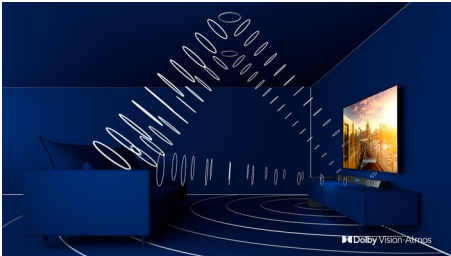

Highlights

3-sided Ambilight

With Philips Ambilight every moment feels closer. Intelligent LEDs around the edge of the TV respond to the on-screen action and emit an immersive glow that's simply captivating. Experience it once and wonder how you enjoyed TV without it.

Dolby Vision + Dolby Atmos

Support for Dolby's premium sound and video formats means the HDR content you watch will look-and sound-glorious. You'll enjoy a picture that reflects the director's original intentions and experience spacious sound with real clarity and depth.