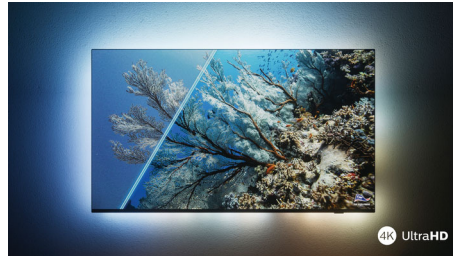

Supports all major HDR formats

Your Philips 4K UHD TV is compatible with all major HDR formats, including Dolby Vision. Whether it's a must-watch series or the latest video game, shadows will be deeper. Bright surfaces will shine. Colors will be truer.

50PUT7906/56

Slim, attractive design

Looking for a TV that fits with your room? This 4K smart TV is dressed for the occasion! The virtually bezel-free screen goes with just about any interior scheme. While the slim feet make it seem as if the screen is floating above your TV unit or table.