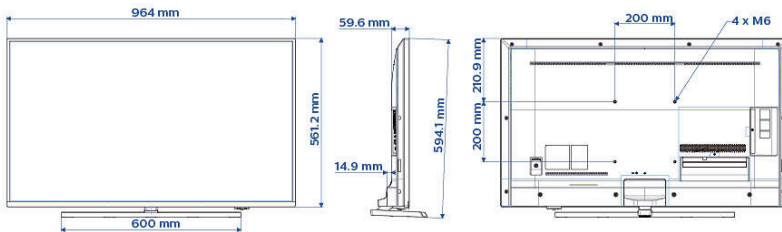

Set Width: 964 mm
 Set Height: 561 mm
 Set Depth: 60/75 mm
 Product weight: 9.5 kg
 Set width (with stand): 964 mm
 Set height (with stand): 594 mm
 Set depth (with stand): 190 mm
 Product weight (+stand): 11.5 kg
 Wall-mount compatible: M6, 200 x 200 mm