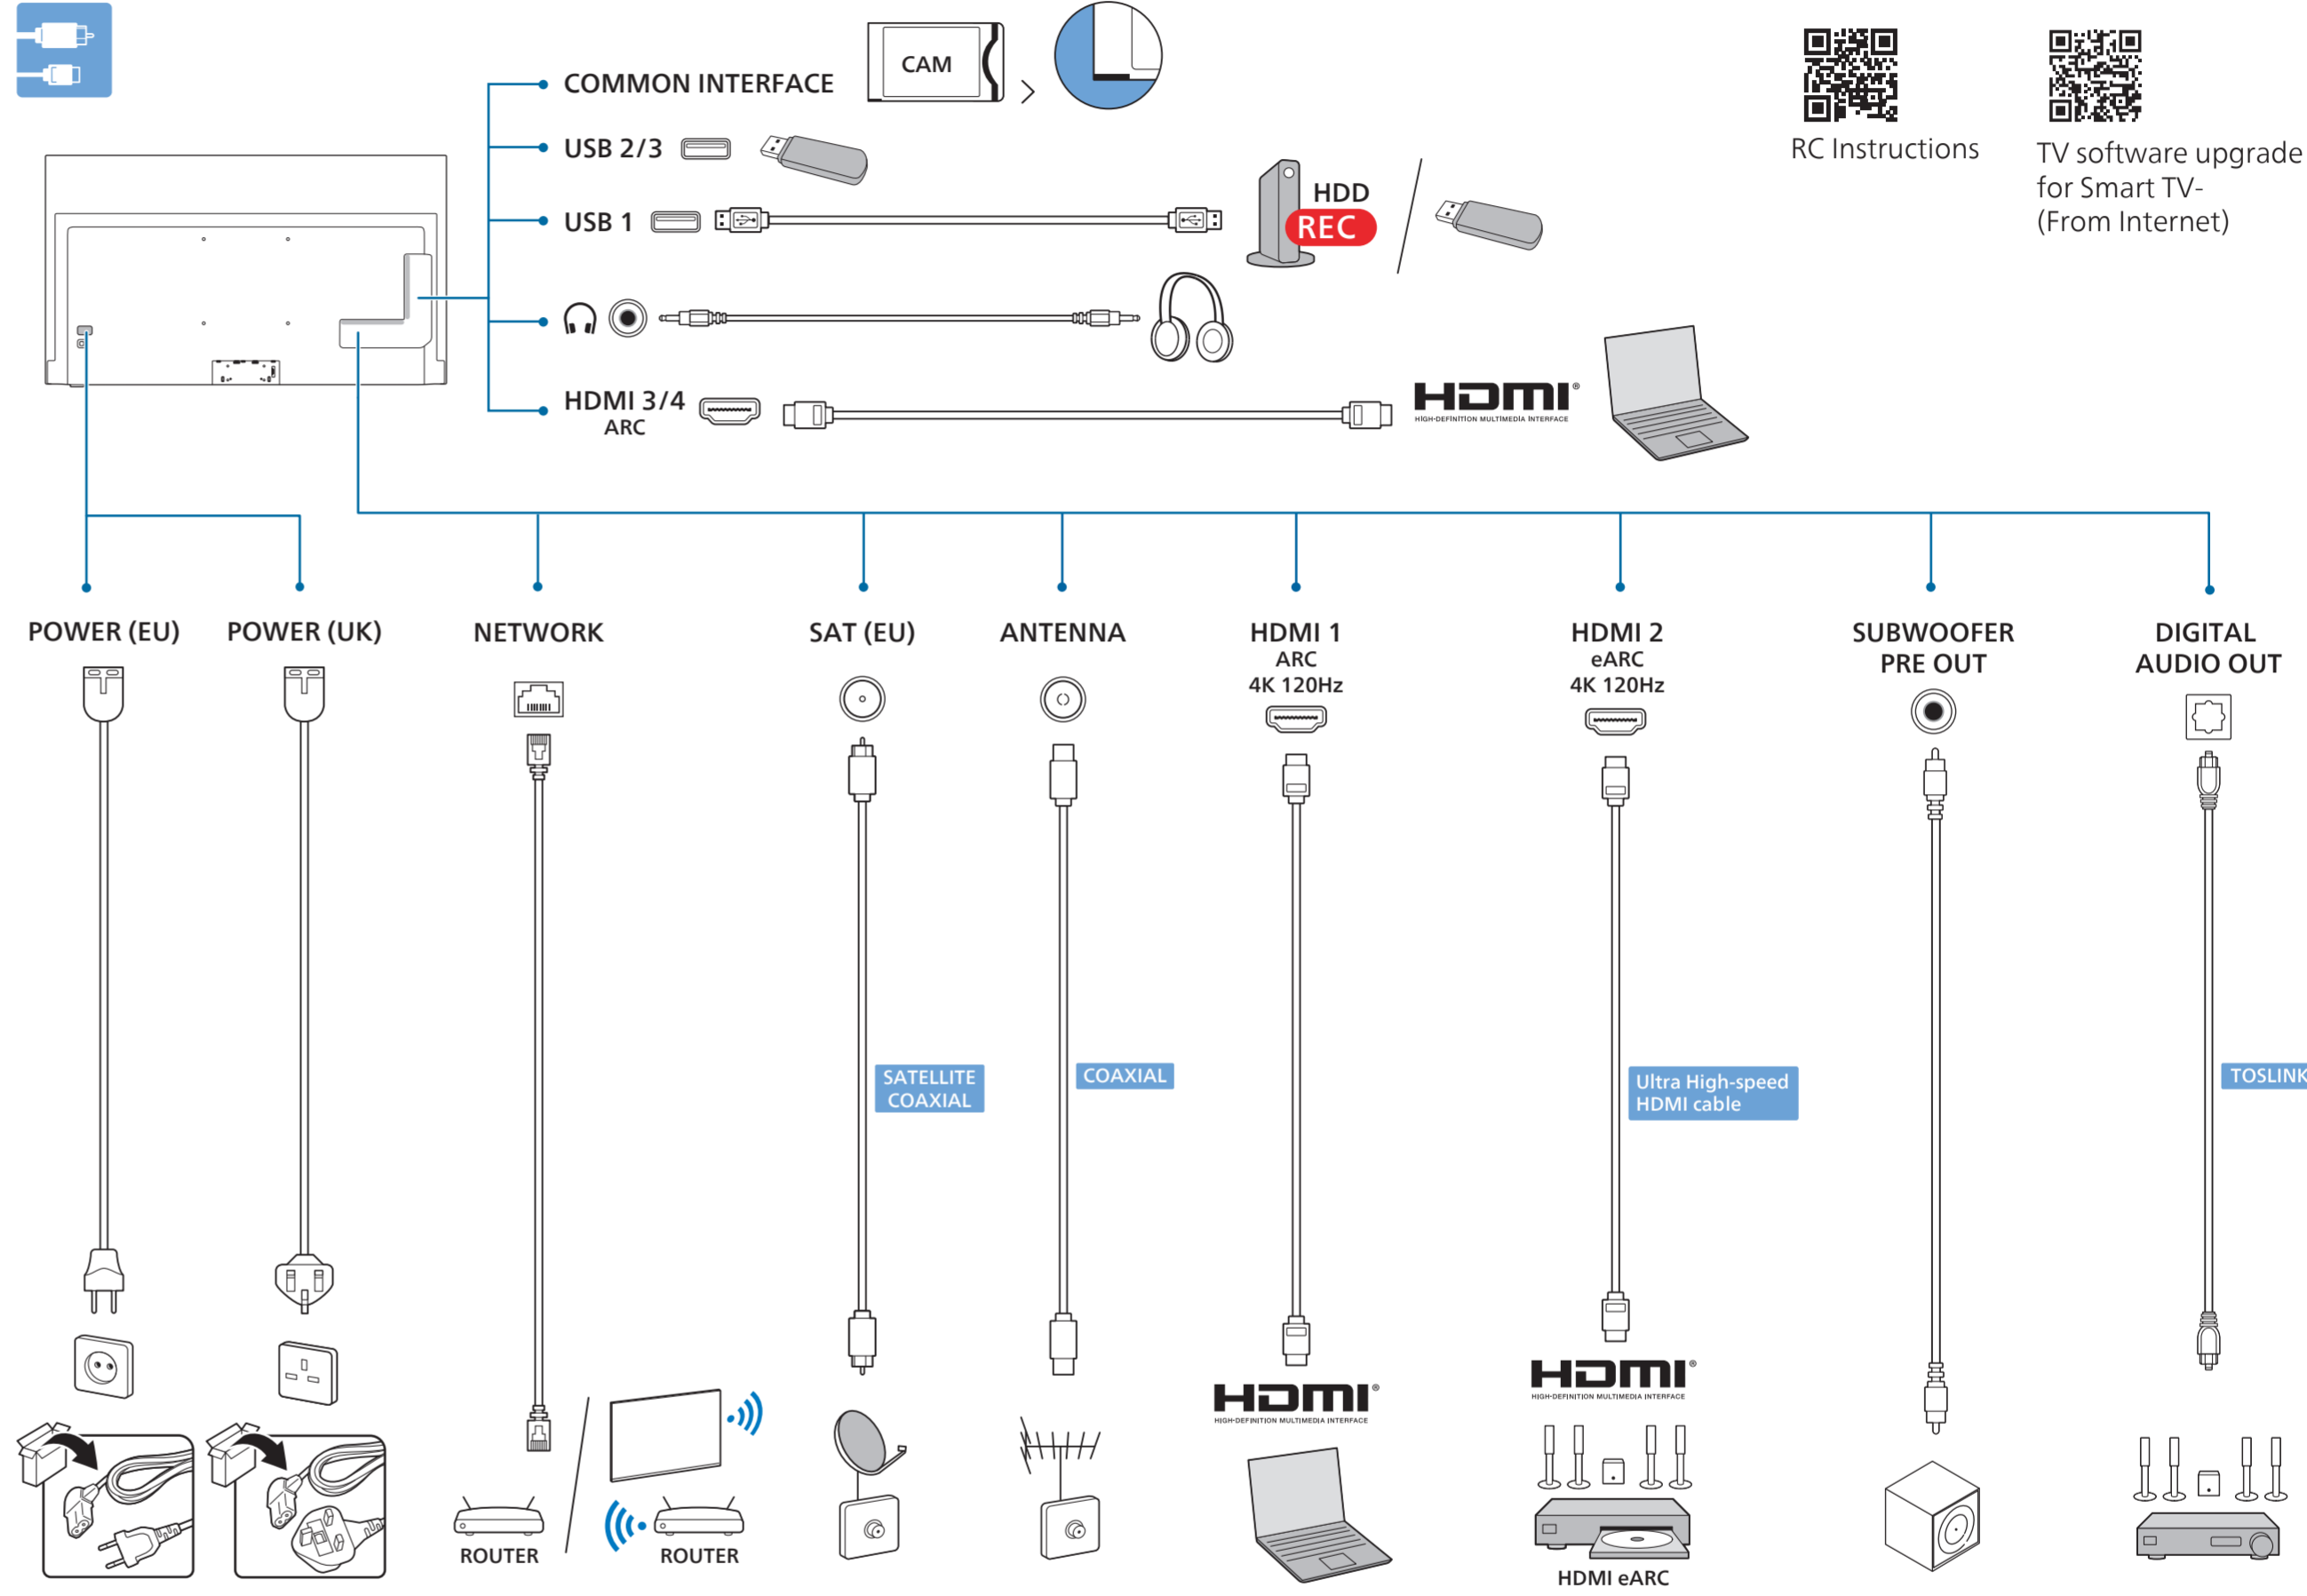

Polski Zapoznaj się z instrukcjami bezpieczeństwa.
Português Leia as instruções de segurança.
Română Citiți instrucțiunile de siguranță.
Русский Читайте инструкции по технике безопасности.
Srpski Pročitajte bezbednosna uputstva.
Slovenščina Preberite varnostna navodila.
Slovenský Prečítajte si bezpečnostní pokyny.
Suomi Lue turvaohjeet.

Svenska Läs säkerhetsinstruktionerna.
தமிழ் பாதுகாப்பு அறிவுறுத்தல்களைப் படிக்கவும்.
Türkçe Güvenlik talimatlarını okuyun.
Українська Читайте інструкції з техніки безпеки.
العربية قراءة تعليمات السلامة.
עברית קראו את הוראות הבטיחות.

Register your product and get support at www.philips.com/TVsupport

Separer les éléments avant de travailler

RC Instructions

TV software upgrade for Smart TV- (From Internet)