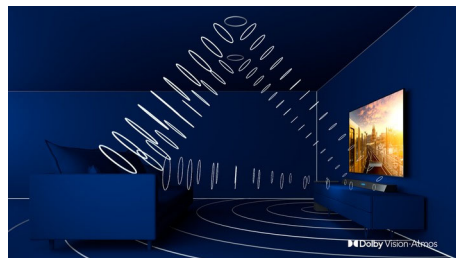

Dolby Vision and Dolby Atmos

Support for Dolby's premium sound and video formats means the HDR content you watch will look-and sound-gloriously real. Whether it's the latest streaming series or a Blu-Ray disc set, you'll enjoy contrast, brightness, and color that reflect the director's original intentions. And hear spacious sound with clarity, detail, and depth.