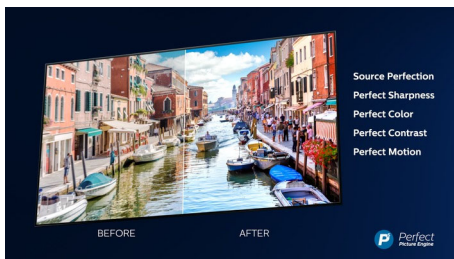

P5 Perfect Picture Engine

The Philips P5 engine delivers a picture as brilliant as the content you love. Details have

noticeably more depth. Colors are vivid, while skin tones look natural. Contrast is so crisp you'll feel every detail. Motion is perfectly smooth.