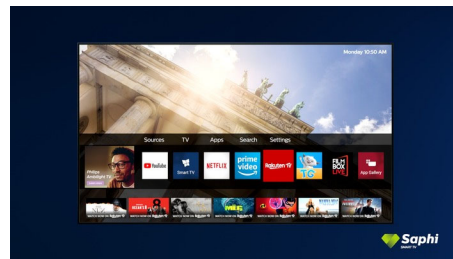

Saphi Smart TV

SAPHI is a fast, intuitive operating system that makes your Philips Smart TV a real pleasure to use. Enjoy great picture quality and one-button access to a clear icon-based menu. Operate your TV with ease, and quickly navigate to popular Philips Smart TV apps including YouTube, Netflix, and more.