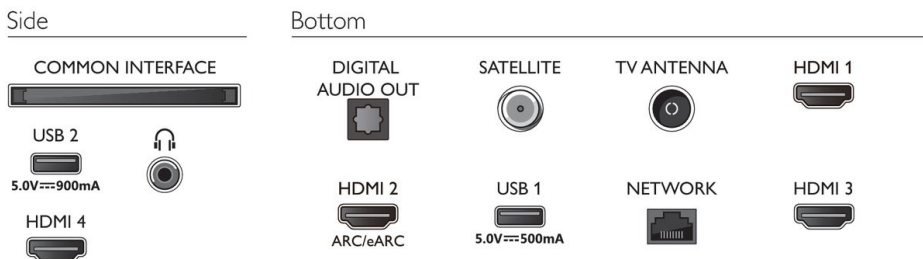

Supported HDMI video features

- Gaming: ALLM, HDMI VRR, Dolby Vision Game, AMD FreeSync Premium
- HDMI 1/2: HDMI 2.0
- HDMI 3/4: HDMI 2.0
- HDR: Dolby Vision, HDR10, HLG, HDR10+

Multimedia Applications

- Video Playback Formats: Containers: AVI, MKV, H264/MPEG-4 AVC, MPEG-1, MPEG-2, MPEG-4, VP9, HEVC (H.265), AV1
- Subtitles Formats Support: .SMI, .SRT, .SSA, .SUB, .TXT, .ASS
- Music Playback Formats: AAC, MP3, WAV, WMA (v2 up to v9.2), WMA-PRO (v9 and v10), FLAC
- Picture Playback Formats: JPEG, BMP, GIF, PNG,

360 photo, HEIF

Design

- Colors of TV: Anthracite grey bezel
- Stand design: Anthracite grey offset sticks

Dimensions

- Box dimensions (W x H x D): tbc x tbc x tbc mm
- Set dimensions (W x H x D): 1450.0 x 844.0 x 84.0 mm
- Set dimensions with stand (W x H x D): 1450.0 x 864.0/903.0 x 286.0 mm
- Stand dimensions (W x H x D): 813.0/1233.0 x 31.0/70.0 x 286.0 mm
- Wall mount compatible: 300 x 300 mm
- Distance between 2 stands: 813.0/1233.0 mm
- Stand height to TV bottom edge: 31.0/70.0 mm
- Product weight: 23.3 kg
- Product weight (+stand): 23.8 kg
- Weight incl. Packaging: 31.0 kg

Accessories

- Included accessories: Remote Control, 2 x AAA Batteries, Table top stand, Power cord, Quick start guide, Legal and safety brochure

Connections

Issue date 2023-03-02

Version: 2.2.2

12 NC: 8670 001 88551
EAN: 87 18863 03772 0