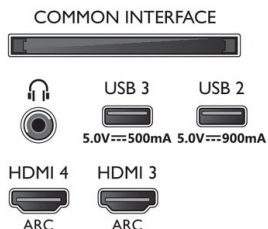

Design

- Colors of TV: Metal bezel frame
- Stand design: Metal dark chrome peak sticks

Dimensions

- Box dimensions (W x H x D): 1214.0 x 770.0 x 150.0 mm
- Set dimensions (W x H x D): 1068.5 x 615.4 x 58.0 mm
- Set dimensions with stand (W x H x D): 1068.5 x 633.7 x 240.0 mm
- Stand dimensions (W x H x D): 783.0 x 19.0 x 240.0 mm
- Product weight: 13.8 kg
- Product weight (+stand): 14.4 kg
- Weight incl. Packaging: 19.0 kg
- Wall mount compatible: 300 x 300 mm

Connections

Side

Bottom

Issue date 2023-02-04

Version: 8.2.1

12 NC: 8670 001 82707
EAN: 87 18863 03446 0

© 2023 Koninklijke Philips N.V.
All Rights reserved.

Specifications are subject to change without notice.
Trademarks are the property of Koninklijke Philips N.V. or their respective owners.