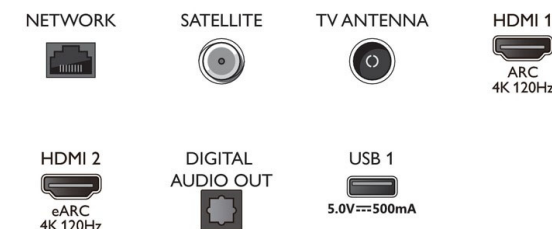

Multimedia Applications

- Video Playback Formats: Containers: AVI, MKV, H264/MPEG-4 AVC, MPEG-1, MPEG-2, MPEG-4,

- VP9, HEVC (H.265), AV1
- Subtitles Formats Support: .SRT, .SUB, .TXT, .SMI
- Music Playback Formats: AAC, MP3, WAV, WMA (v2 up to v9.2), WMA-PRO (v9 and v10), FLAC
- Picture Playback Formats: JPEG, BMP, GIF, PNG, 360 photo, HEIF

Design

- Colors of TV: Metal bezel frame
- Stand design: Metal dark chrome peak sticks

Dimensions

- Box dimensions (W x H x D): 1214.0 x 770.0 x 150.0 mm
- Set dimensions (W x H x D): 1068.5 x 615.4 x 58.0 mm
- Set dimensions with stand (W x H x D): 1068.5 x 633.7 x 240.0 mm
- Stand dimensions (W x H x D): 783.0 x 19.0 x 240.0 mm
- Product weight: 13.8 kg
- Product weight (+stand): 14.4 kg
- Weight incl. Packaging: 19.0 kg
- Wall mount compatible: 300 x 300 mm

Connections

Side

Bottom

Issue date 2023-02-04

Version: 8.2.1

12 NC: 8670 001 82707
EAN: 87 18863 03446 0

© 2023 Koninklijke Philips N.V.
All Rights reserved.

Specifications are subject to change without notice.
Trademarks are the property of Koninklijke Philips N.V. or their respective owners.