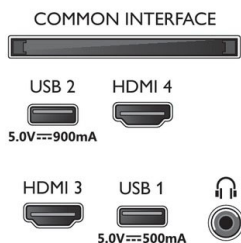

Connections

Side