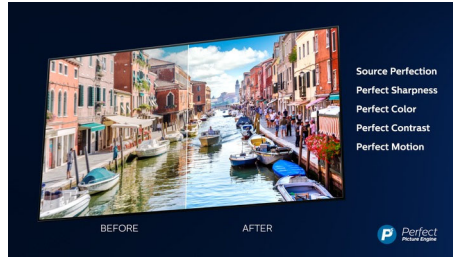

P5 Perfect Picture Engine

The Philips P5 engine delivers a picture as brilliant as the content you love. Details have noticeably more depth. Colors are vivid, while skin tones look natural. Contrast is so crisp you'll feel every detail. Motion is perfectly smooth.