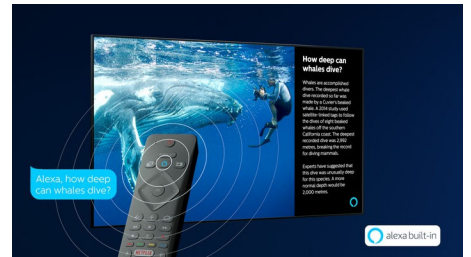

## HDR10+

With a Philips HDR10+ TV, picture quality is even more immersive and lifelike. Dynamic

metadata enables your TV to adjust brightness levels from frame to frame. From bright skies to candlelit temples, colours look real. Original details are preserved. Contrast is impeccable.

## Saphi Smart TV

SAPHI is a fast, intuitive operating system that makes your Philips Smart TV a real pleasure to use. Enjoy great picture quality and one-button access to a clear icon-based menu. Operate your TV with ease, and quickly navigate to popular Philips Smart TV apps including YouTube, Netflix, and Amazon Prime Video.

## Alexa built-in

Now you can use your voice to control your Philips smart TV. Change TV channels by saying their name. Switch to your gaming console. Control smart-home devices like your lights and thermostat. You can do all this-and more-with Alexa.