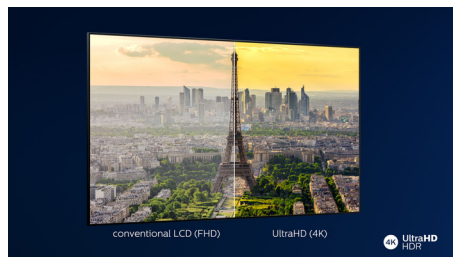

## HDR10+

With a Philips HDR10+ TV, picture quality is even more immersive and lifelike. Dynamic

metadata enables your TV to adjust brightness levels from frame to frame. From bright skies to candlelit temples, colours look real. Original details are preserved. Contrast is impeccable.