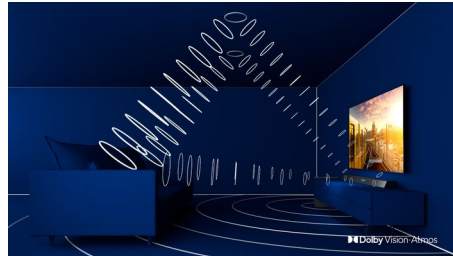

Dolby Vision and Dolby Atmos

Support for Dolby's premium sound and video formats means the HDR content you watch will look-and sound-gloriously real. Whether it's the latest streaming series or a Blu-Ray disc set, you'll enjoy contrast, brightness, and color that reflect the director's original intentions. And hear spacious sound with clarity, detail, and depth.