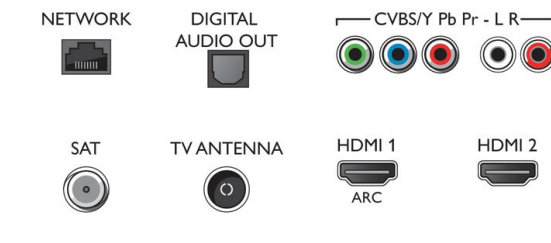

Bottom

Issue date 2022-10-25

Version: 6.2.1

12 NC: 8670 001 57802
EAN: 87 18863 01923 8

© 2022 Koninklijke Philips N.V.
All Rights reserved.

Specifications are subject to change without notice.
Trademarks are the property of Koninklijke Philips N.V.
or their respective owners.

www.philips.com

- EPG and actual visibility (up to 8 days) is country and operator dependent.
- Android App offerings vary per country. For more details please visit your local Google Play Store.
- Energy consumption in kWh per year, based on the power consumption of the television operating 4 hours per day for 365 days. The actual energy consumption will depend on how the television is used.
- The TV supports DVB reception for 'Free to air' broadcast. Specific DVB operators may not be supported. An up to date list can be found in the FAQ section of the Philips support website. For some operators Conditional Access and subscription are required. Contact your operator for more information.
- Philips TV Remote app and related functionalities vary per TV model, operator, and country, as well as smart device model and OS. For more details please visit: www.philips.com/TVRemoteapp.
- Smart TV app offerings vary per TV model and country. For more details please visit: www.philips.com/smarttv.
- USB recording for digital channels only, recordings may be limited by broadcast copy protection (CI+). Country and channel restrictions may apply.
- This television contains lead only in certain parts or components where no technology alternatives exist in accordance with existing exemption clauses under the RoHS Directive.
- Its functionality is subject to ChromeCast built-in apps and smart devices. For more details, please visit ChromeCast built-in product pages.
- Google Assistant built-in will come as a software update for 2018 Android TVs.