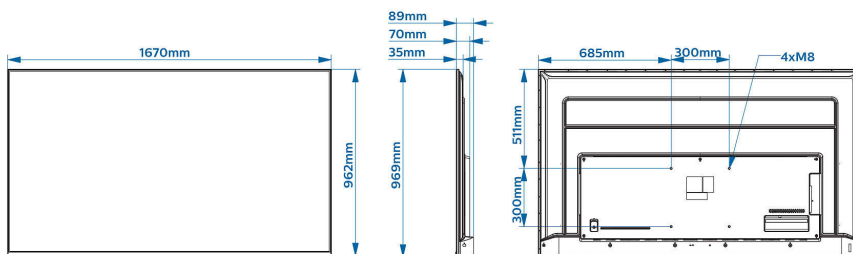

UHD resolution for attention

UHD resolution for attention grabbing content

Specifications

Picture/Display

- Diagonal screen size (inch): 75 inch
- Diagonal screen size (metric): 189 cm
- Display: 4K Ultra HD LED
- Panel resolution: 3840x2160p
- Brightness: 340 cd/m²
- Contrast ratio (typical): 1200:1
- Operation Mode: Landscape, 16/7

Design

- Colour: Black

Dimensions

- Set Width: 1670 mm
- Set Height: 962 mm
- Set Depth: 70/89 mm
- Product weight: 25.6 kg
- Wall mount compatible: M8, 300 x 300 mm

Issue date 2024-03-23

Version: 3.0.1

EAN: 87 18863 03128 5