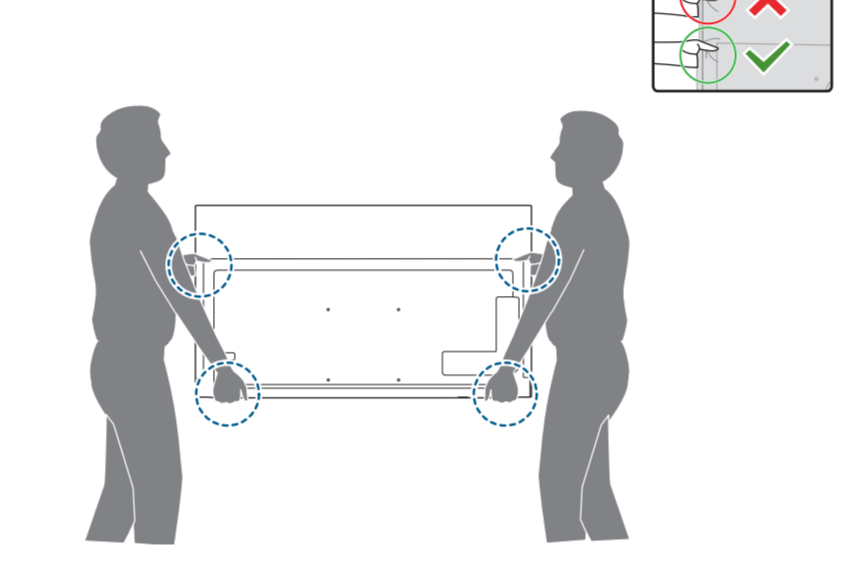

48"/55"/65" (M5xL16) : x4

Register to find out more and get support
www.philips.com/TVsupport

A 1a 48"/55"

1b 65"

2

3

B

4 48"/55"/65"

5

6

1

2 Wall Mount dimensions (x, y)

- 48" 300x300mm M6 (L: 10mm~15mm) 121 cm
- 55" 300x300mm M6 (L: 10mm~15mm) 139 cm
- 65" 300x300mm M6 (L: 10mm~15mm) 164 cm