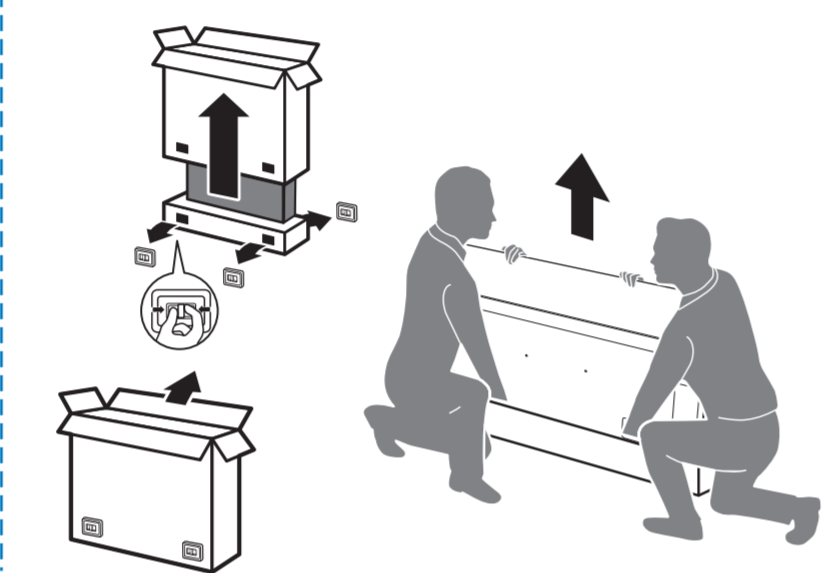

48"/55"/65" (M5xL16) : x4

Register to find out more and get support
www.philips.com/TVsupport

A 1a 48"/55"

1b 65"

2

3

B

4 48"/55"/65"

5

6

1

2 Wall Mount dimensions (x, y)

- 48" 300x300mm M6 (L: 10mm~15mm) 121 cm
- 55" 300x300mm M6 (L: 10mm~15mm) 139 cm
- 65" 300x300mm M6 (L: 10mm~15mm) 164 cm