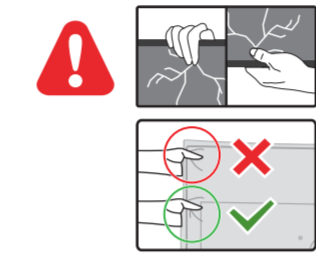

48"/55"/65" (M5xL16) : x4

Register to find out more and get support
www.philips.com/TVsupport

A 1a 48"/55"

1b 65"

2

3

B

4 48"/55"/65"

5

6

1

2 Wall Mount dimensions (x, y)

- 48" 300x300mm M6 (L: 10mm~15mm) 121 cm
- 55" 300x300mm M6 (L: 10mm~15mm) 139 cm
- 65" 300x300mm M6 (L: 10mm~15mm) 164 cm