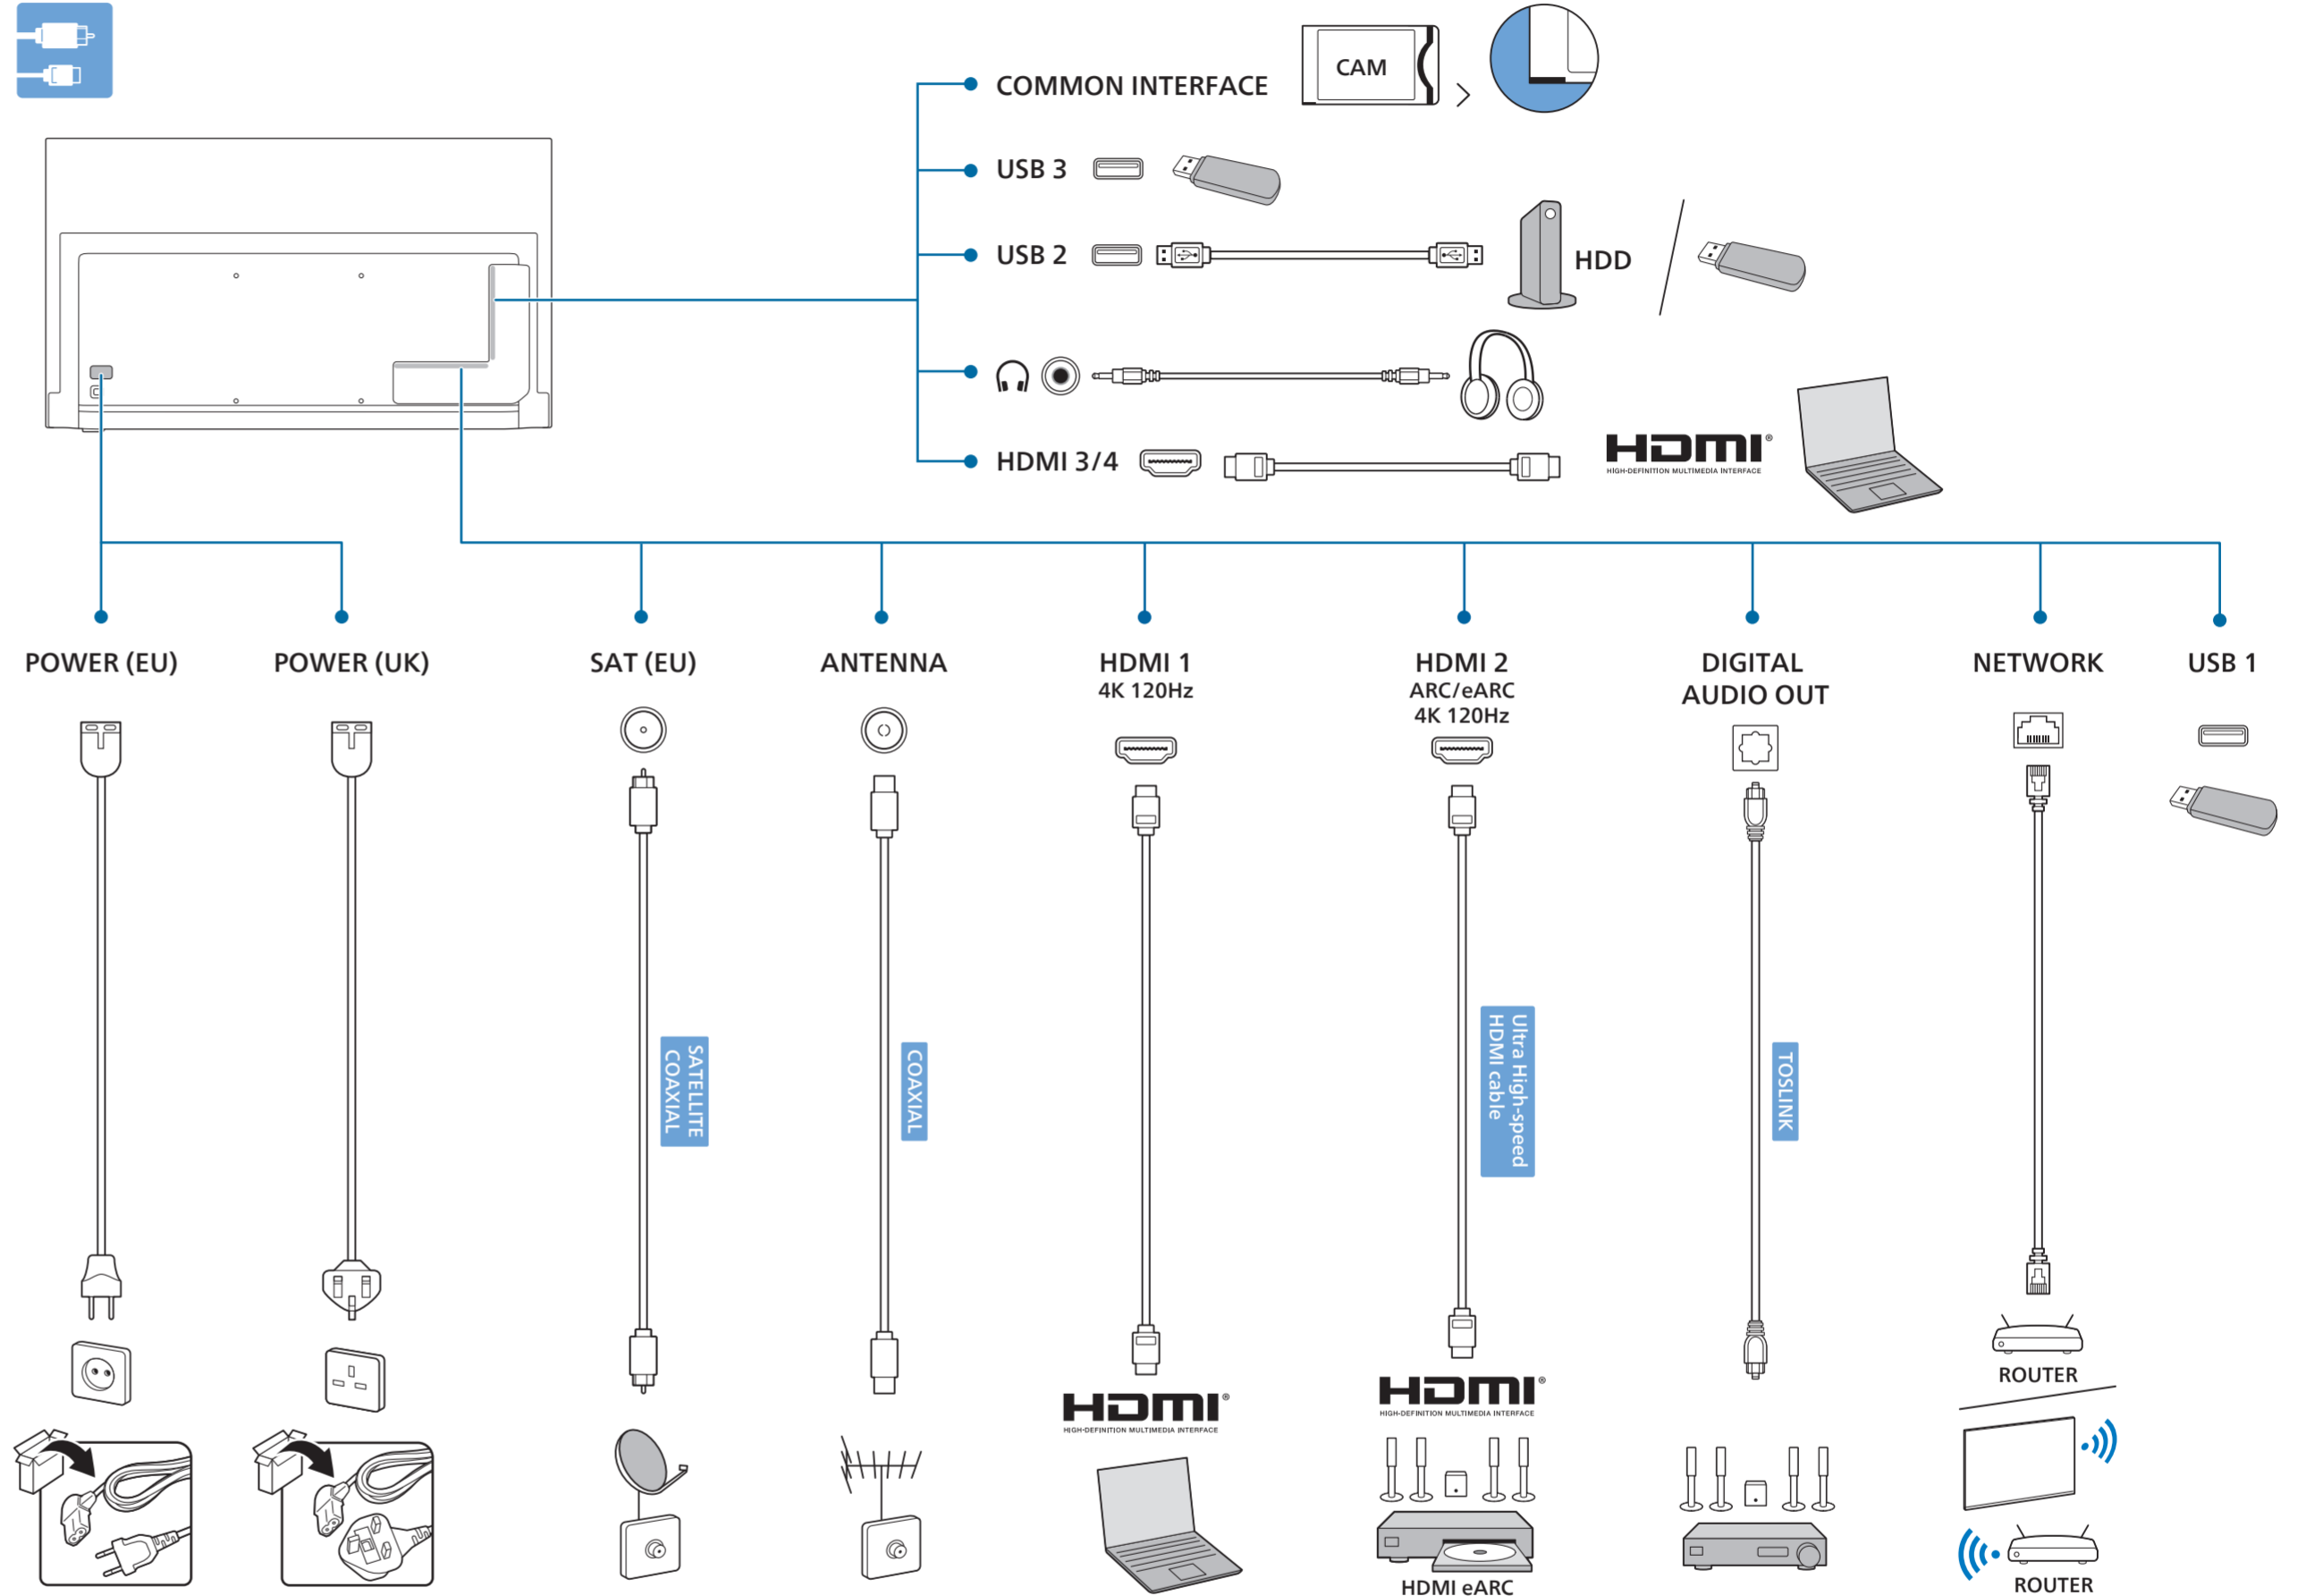

Polski Zapoznaj się z instrukcjami bezpieczeństwa.
Português Leia as instruções de segurança.
Română Citiți instrucțiunile de siguranță.
Русский Читайте инструкции по технике безопасности.
Srpski Pročitajte bezbednosna uputstva.
Slovenščina Preberite varnostna navodila.
Slovenský Prečítajte si bezpečnostné pokyny.
Suomi Lue turvaohjeet.

Svenska Läs säkerhetsinstruktionerna.
ไทย โปรดอ่านคำแนะนำด้านความปลอดภัย
Türkçe Güvenlik talimatlarını okuyun.
Українська Читайте інструкції з техніки безпеки.
العربية قراءة تعليمات السلامة.
עברית קראו את הוראות הבטיחות